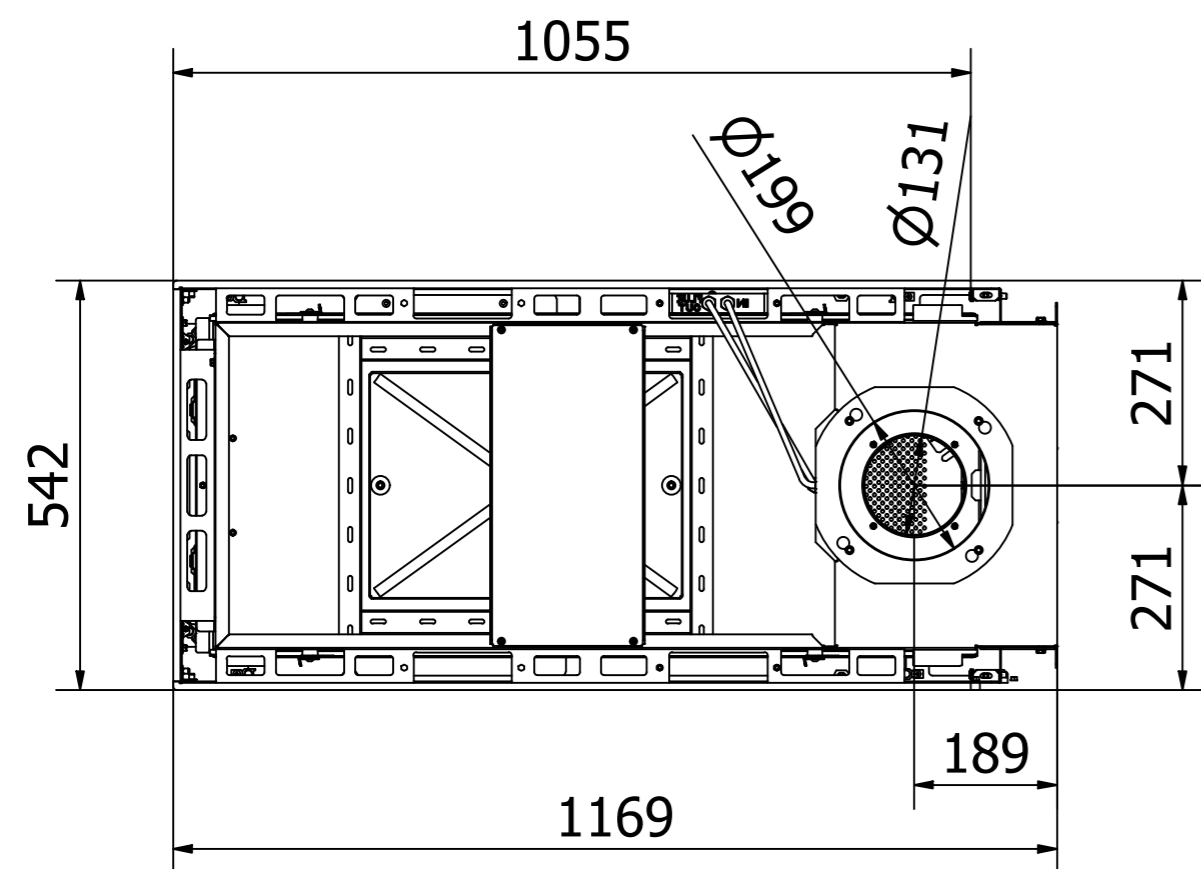

RAIS Visio Gas 43-49-100 RD-6541

RAIS Visio Gas 43-49-100 RD-6543

Without frame

With frame

Recommended free  
convection openings  
min. 200 cm<sup>2</sup>

\* = Check manual for  
distances to combustible  
materials.