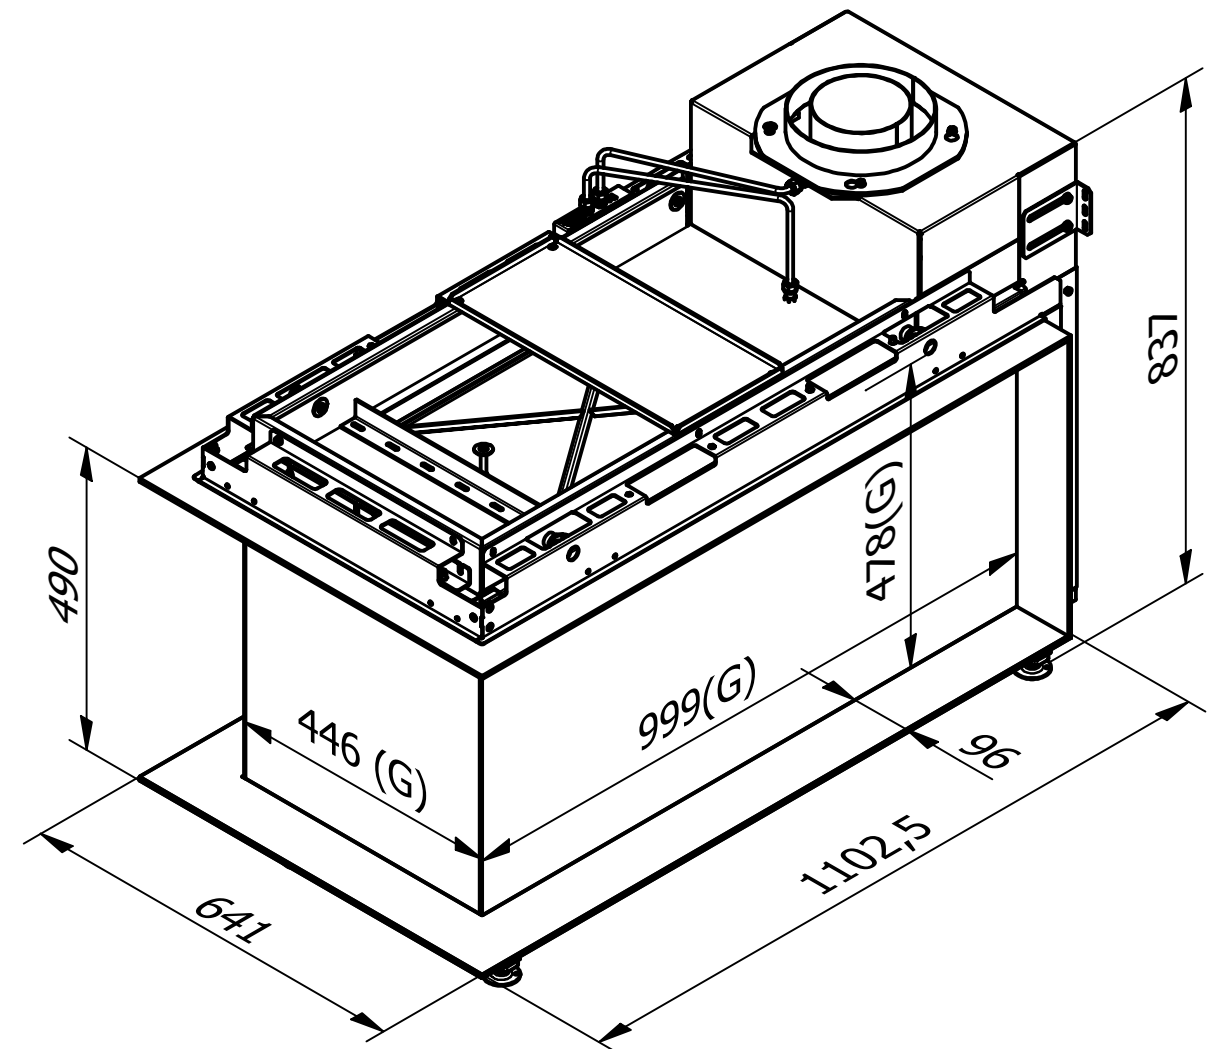

RAIS Visio Gas 43-49-100 RD-6541

RAIS Visio Gas 43-49-100 RD-6543

Without frame

With frame

Recommended free  
convection openings  
min. 200 cm<sup>2</sup>

\* = Check manual for  
distances to combustible  
materials.