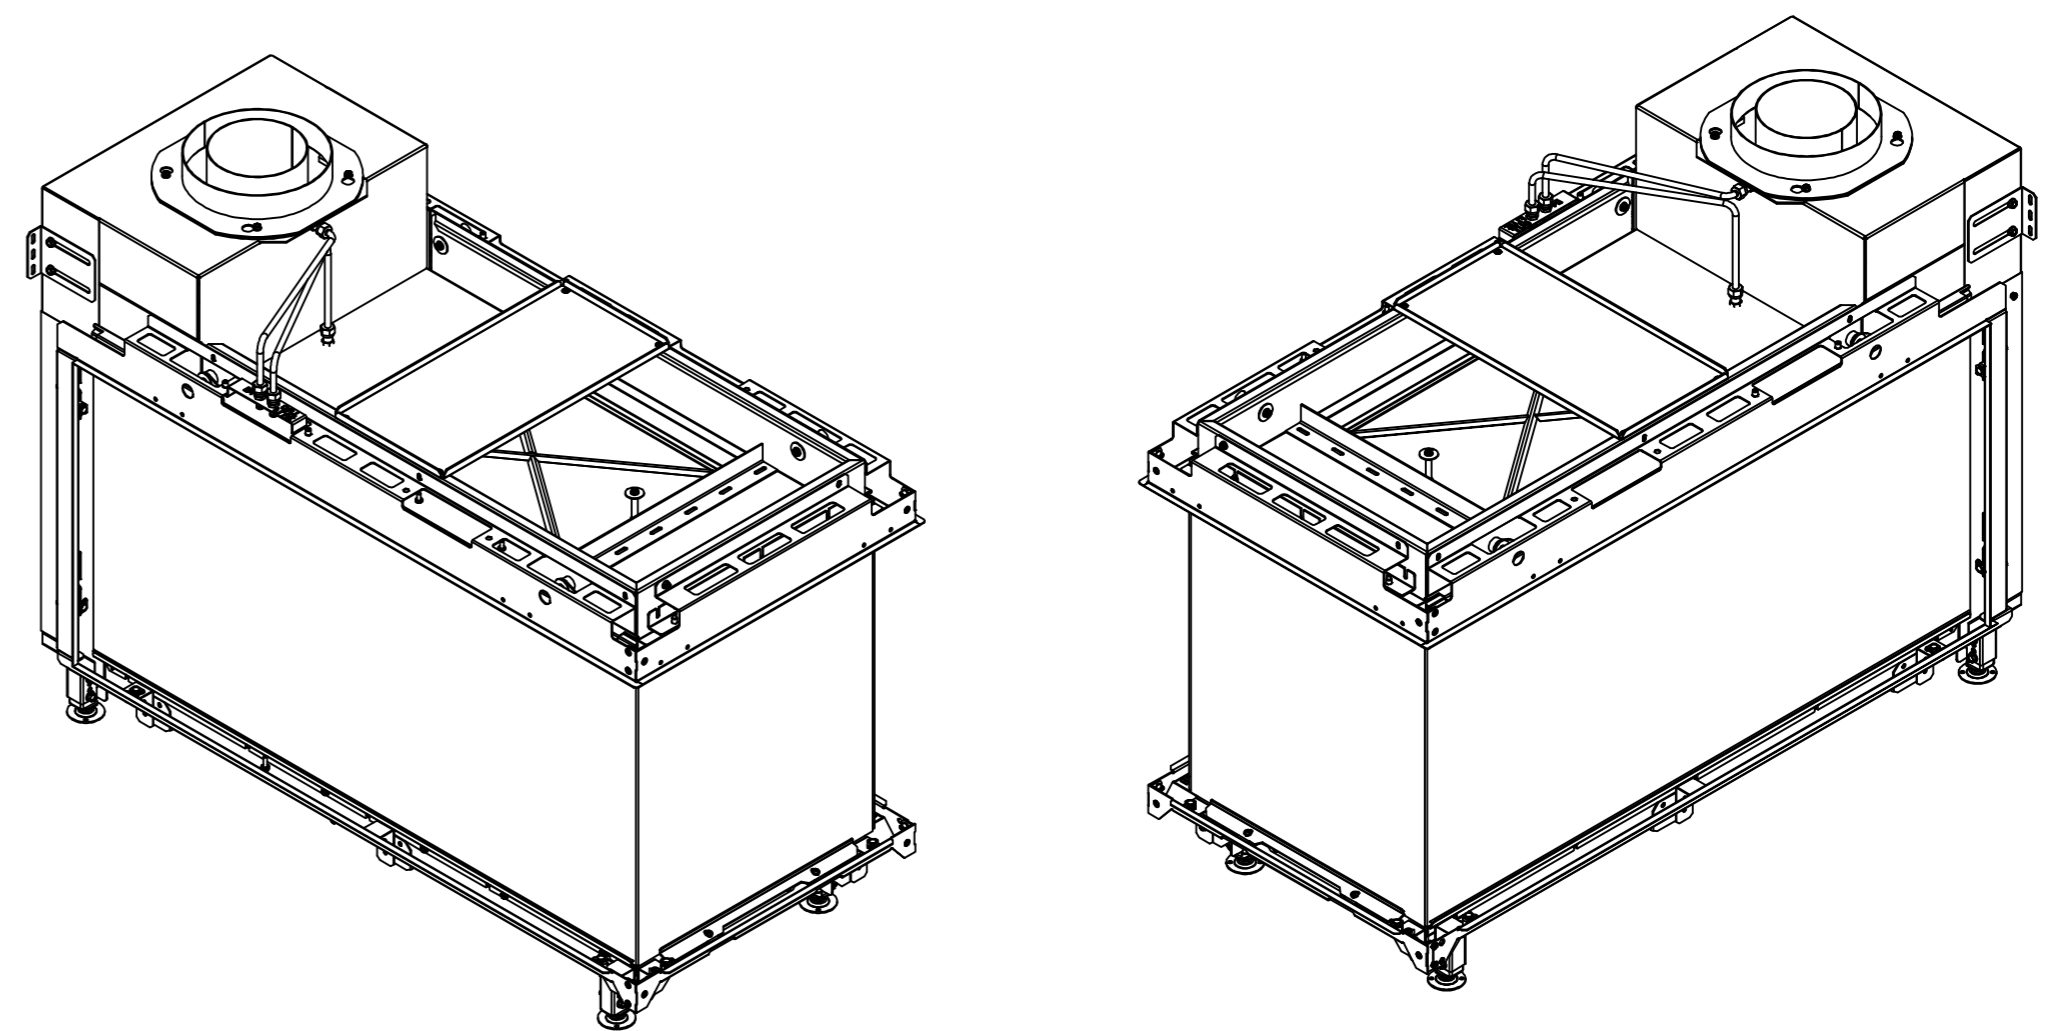

RAIS Visio Gas 43-49-100 RD-6541

RAIS Visio Gas 43-49-100 RD-6543

Without frame

With frame

Recommended free  
convection openings  
min. 200 cm<sup>2</sup>

\* = Check manual for  
distances to combustible  
materials.