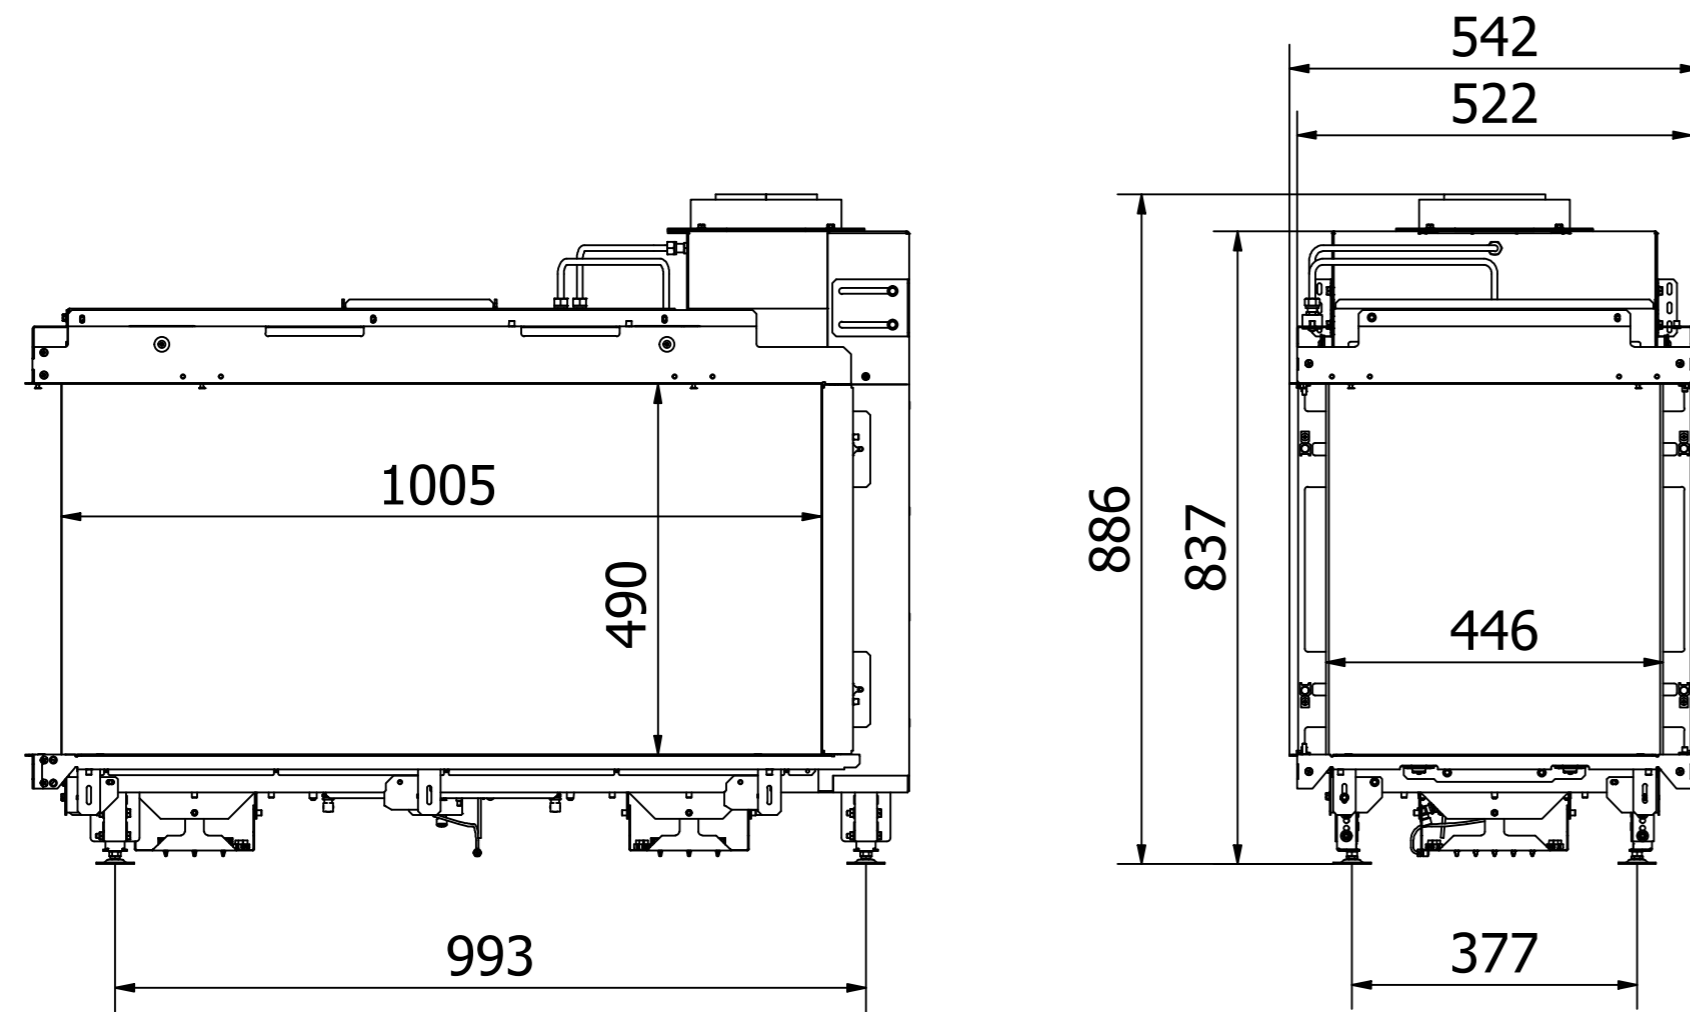

RAIS Visio Gas 43-49-100 RD-6541

RAIS Visio Gas 43-49-100 RD-6543

Without frame

With frame

Recommended free  
convection openings  
min. 200 cm<sup>2</sup>

\* = Check manual for  
distances to combustible  
materials.