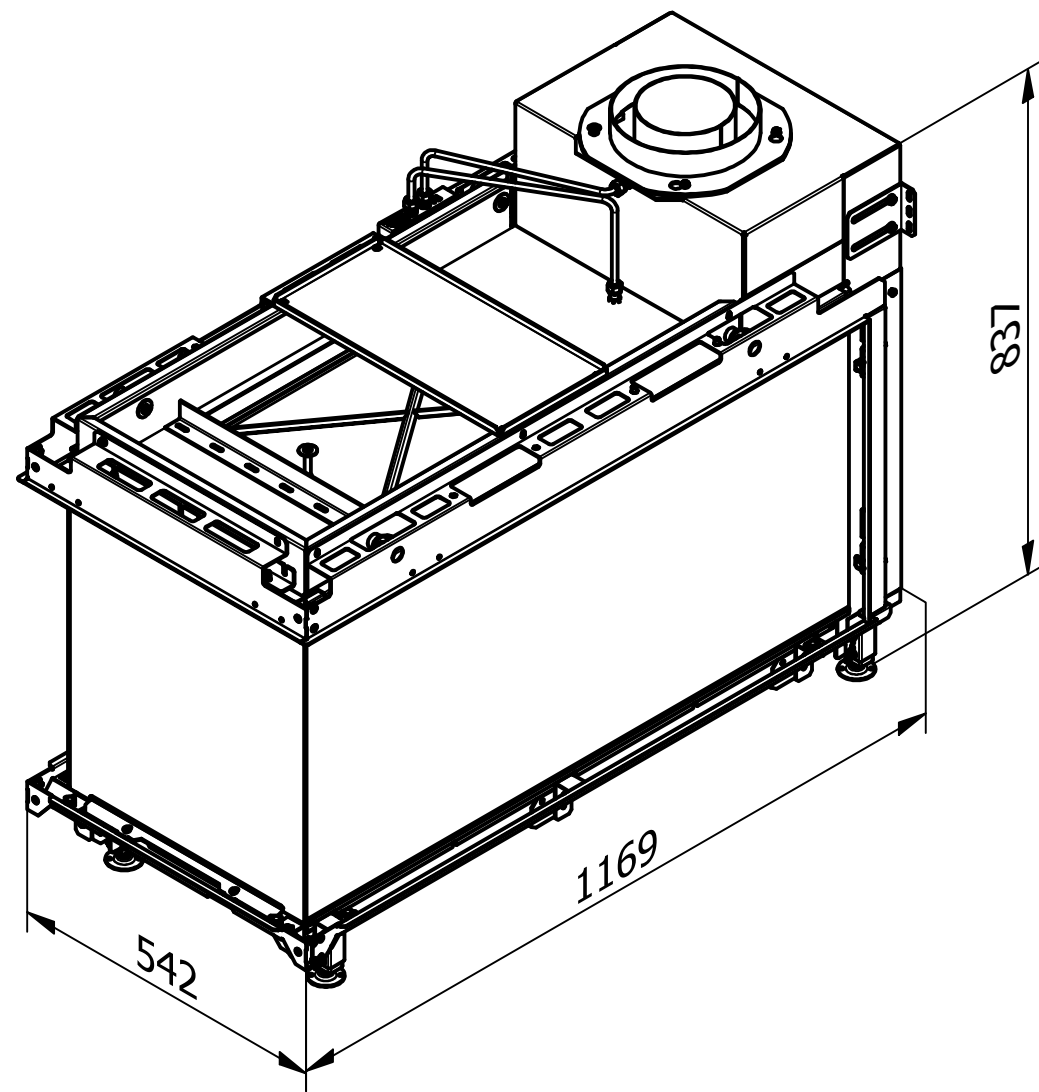

RAIS Visio Gas 43-49-100 RD-6541

RAIS Visio Gas 43-49-100 RD-6543

Without frame

With frame

Recommended free  
convection openings  
min. 200 cm<sup>2</sup>

\* = Check manual for  
distances to combustible  
materials.