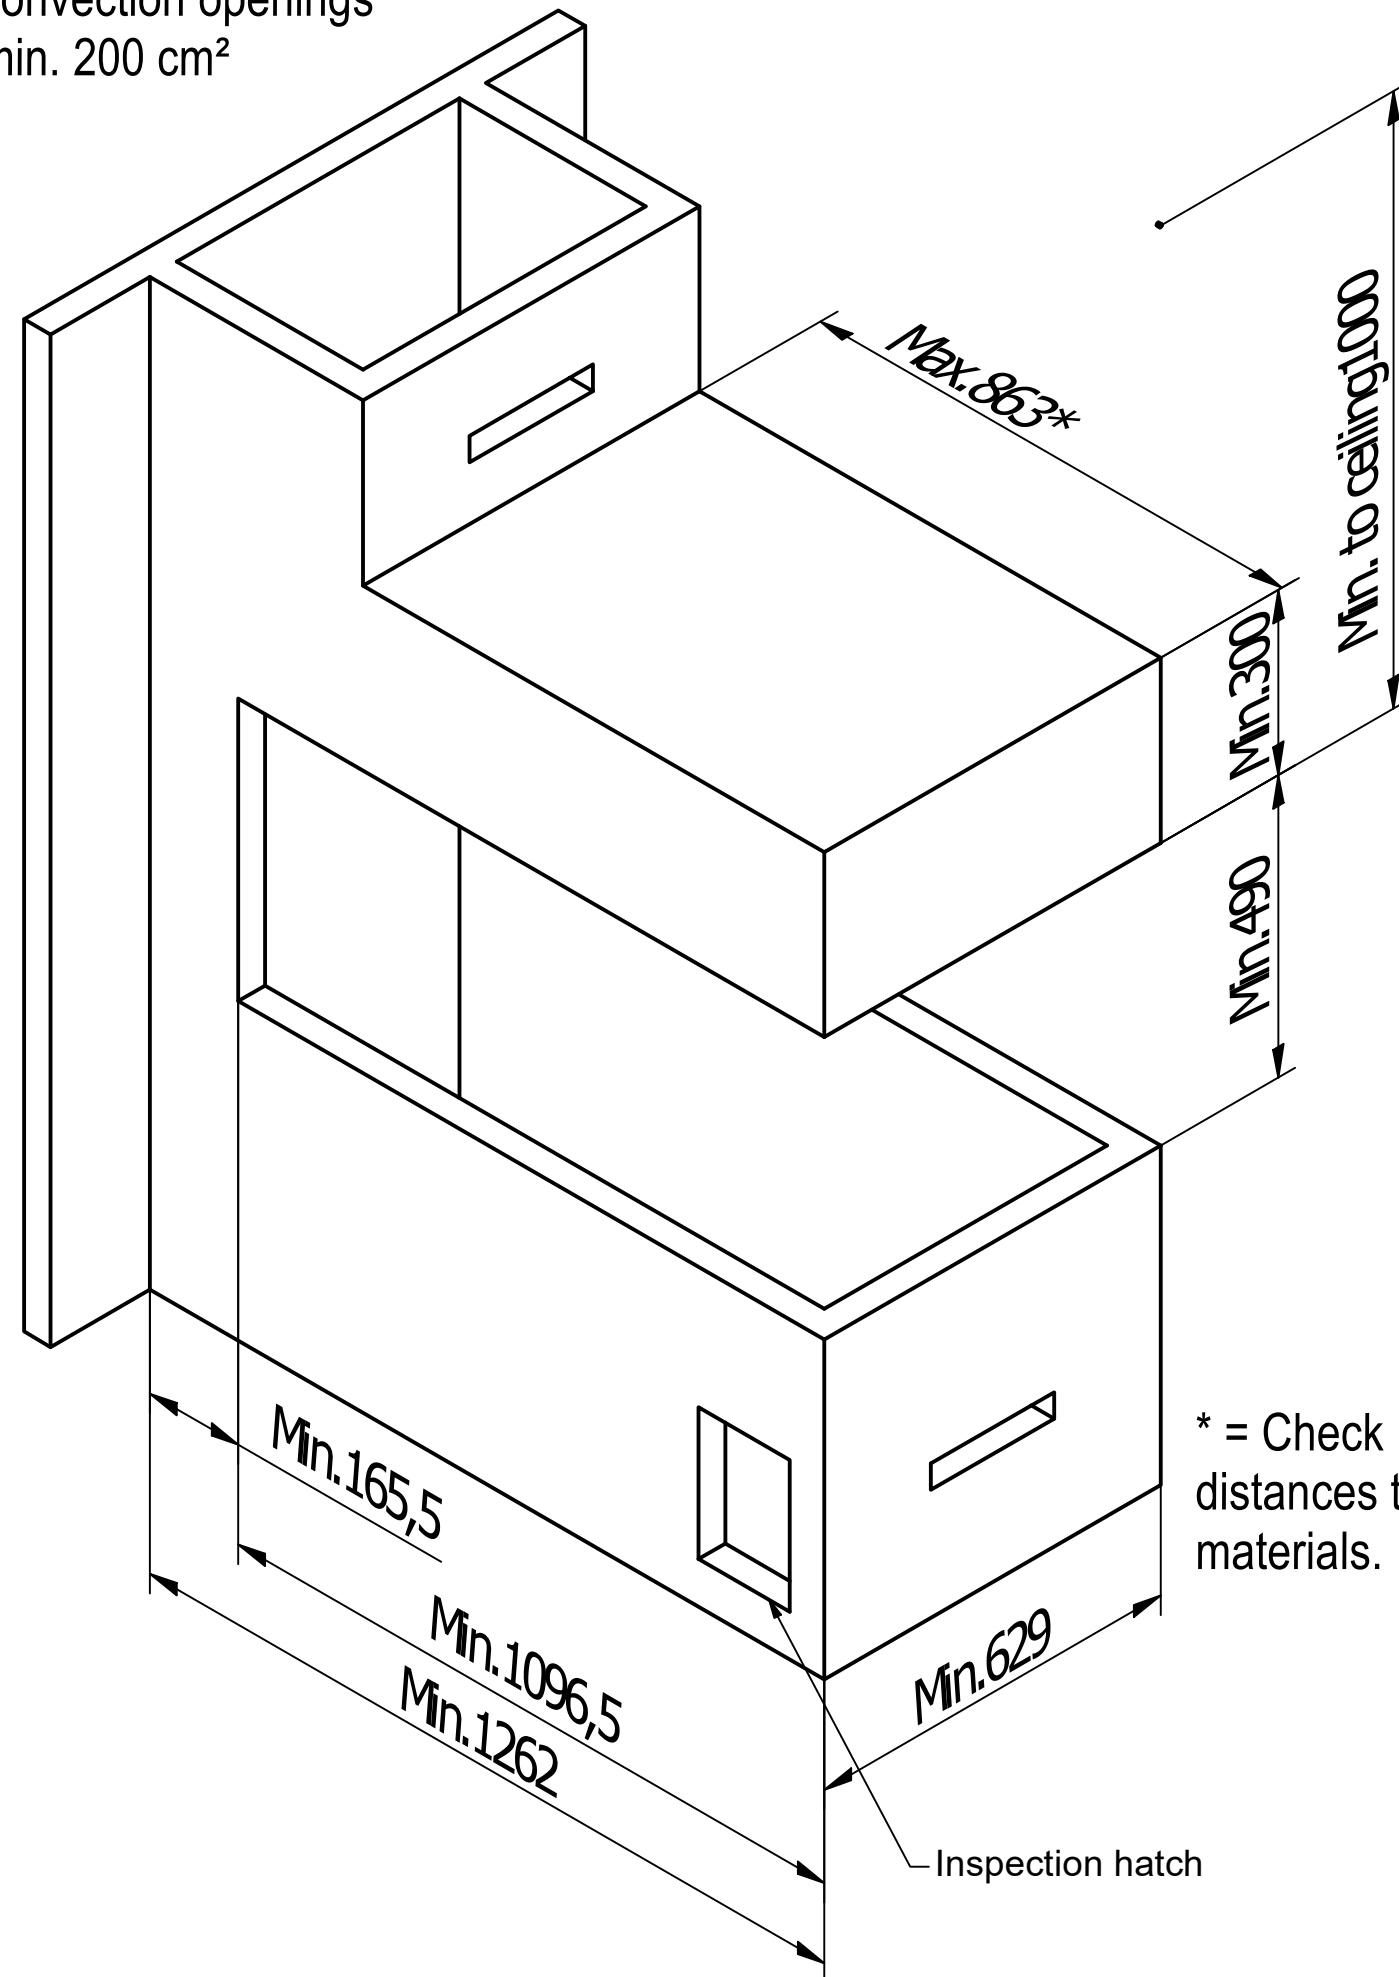

RAIS Visio Gas 43-49-100 RD-6541

RAIS Visio Gas 43-49-100 RD-6543

Without frame

With frame

Recommended free  
convection openings  
min. 200 cm<sup>2</sup>

\* = Check manual for  
distances to combustible  
materials.