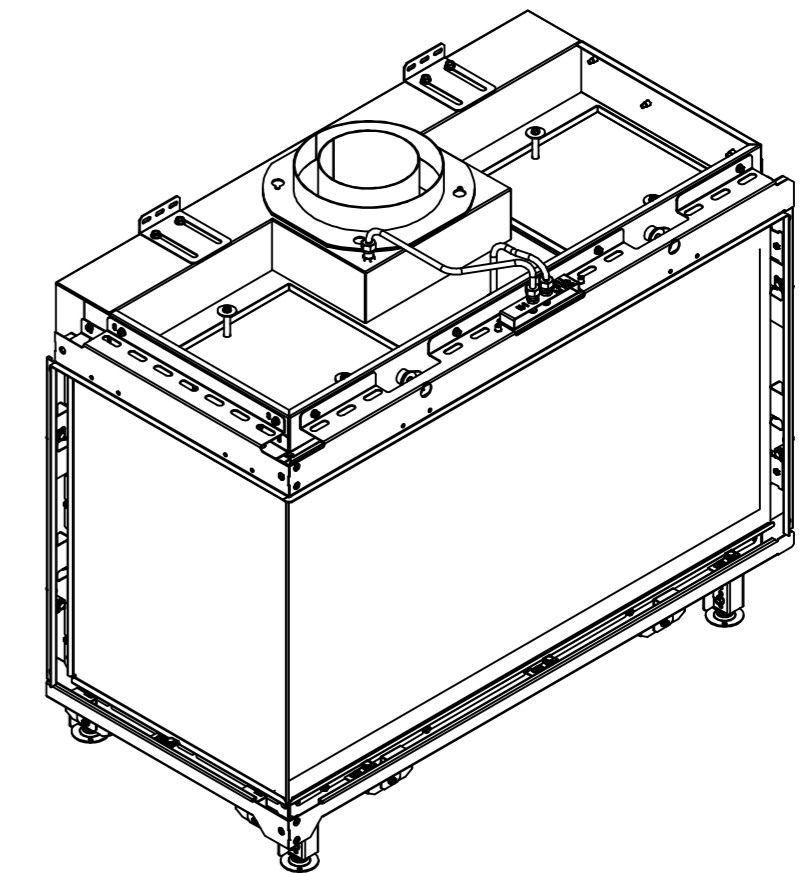

RAIS Visio Gas 90-55-39 LC-6541

Visio4_Dobbelt_LH_020720

RAIS Visio Gas 90-55-39 LC-6543

Visio4_Dobbelt_LH_020720

Without frame

With frame

Recommended free
convection openings
min. 200 cm²