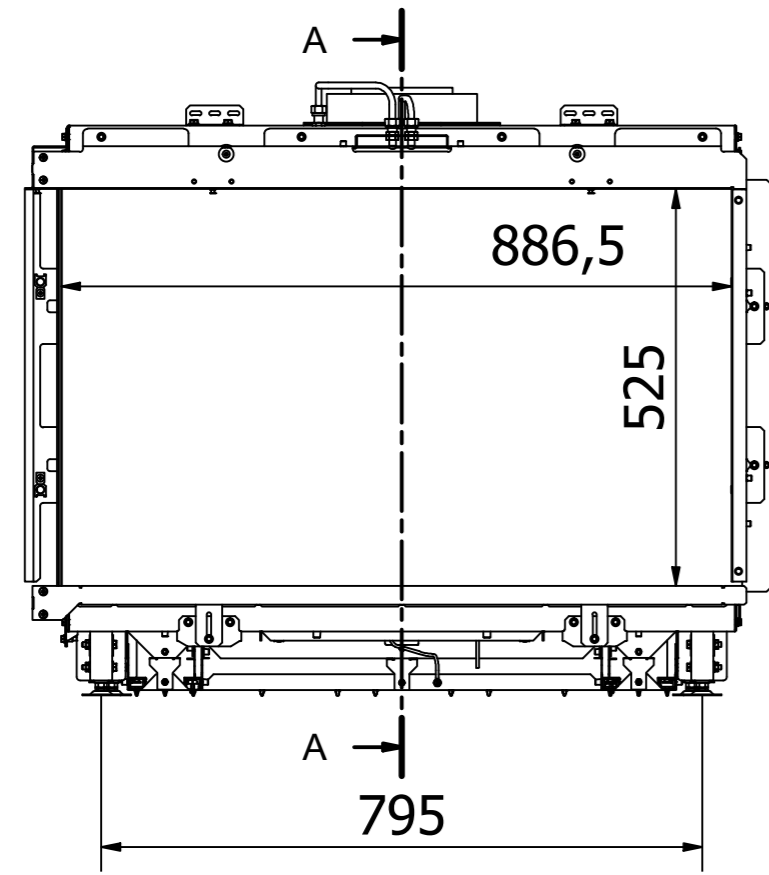

RAIS Visio Gas 90-55-39 LC-6541

Visio4_Dobbelt_LH_020720

RAIS Visio Gas 90-55-39 LC-6543

Visio4_Dobbelt_LH_020720

Without frame

With frame

Recommended free
convection openings
min. 200 cm²