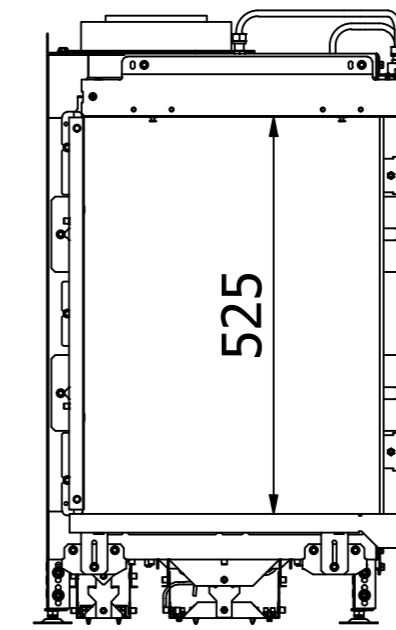

RAIS Visio Gas 90-55-39 LC-6541

Visio4_Dobbelt_LH_020720

RAIS Visio Gas 90-55-39 LC-6543

Visio4_Dobbelt_LH_020720

Without frame

With frame

Recommended free
convection openings
min. 200 cm²