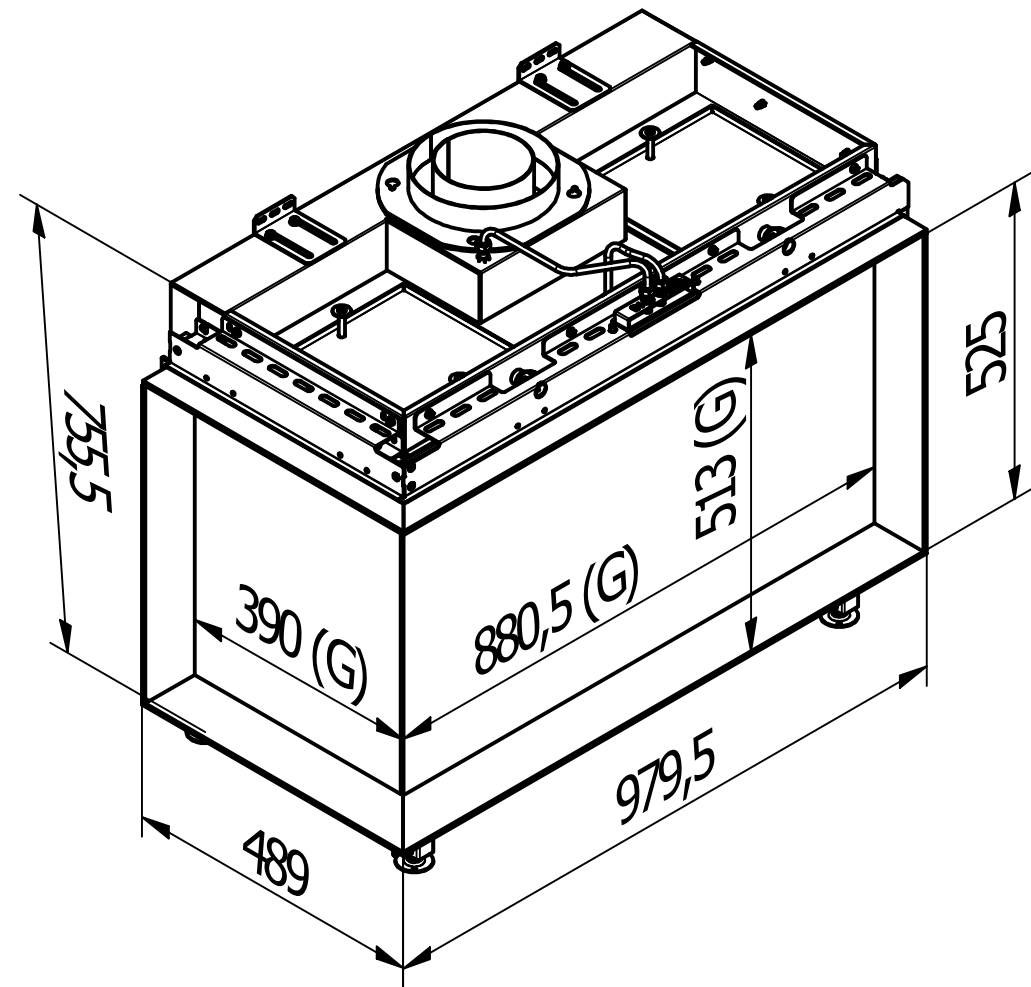

RAIS Visio Gas 90-55-39 LC-6541

Visio4_Dobbelt_LH_020720

RAIS Visio Gas 90-55-39 LC-6543

Visio4_Dobbelt_LH_020720

Without frame

With frame

Recommended free
convection openings
min. 200 cm²