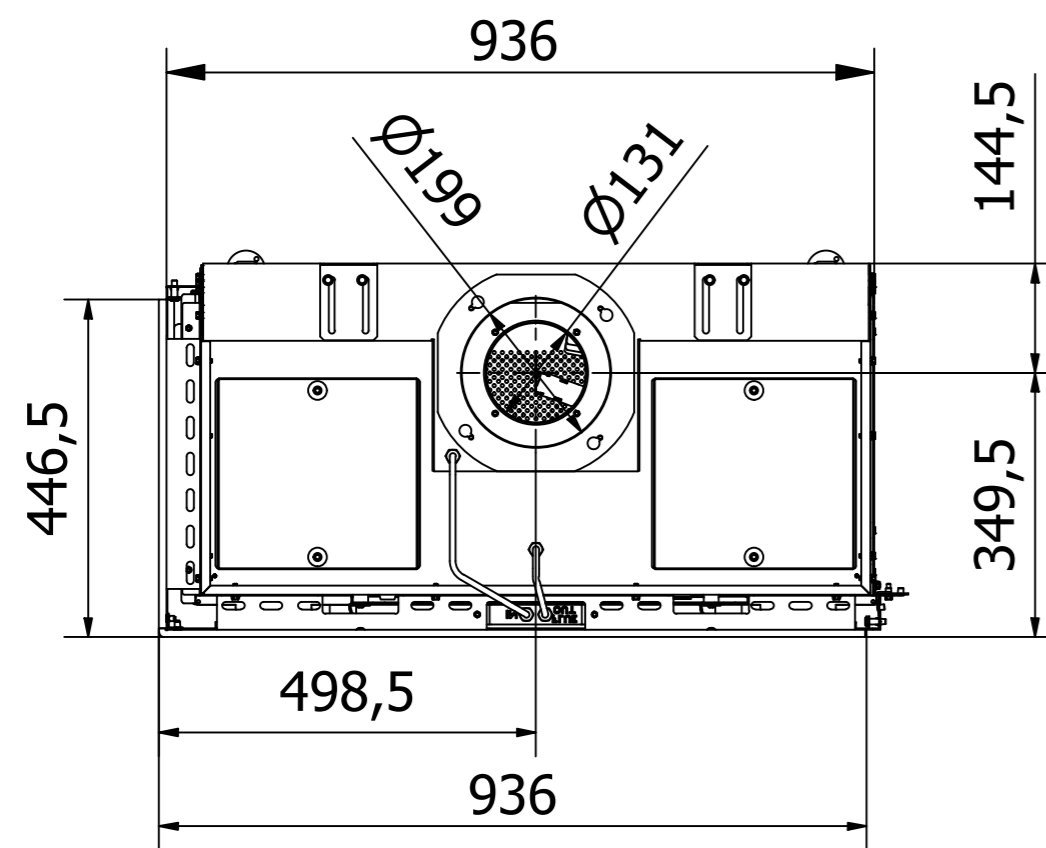

RAIS Visio Gas 90-55-39 LC-6541

Visio4_Dobbelt_LH_020720

RAIS Visio Gas 90-55-39 LC-6543

Visio4_Dobbelt_LH_020720

Without frame

With frame

Recommended free
convection openings
min. 200 cm²