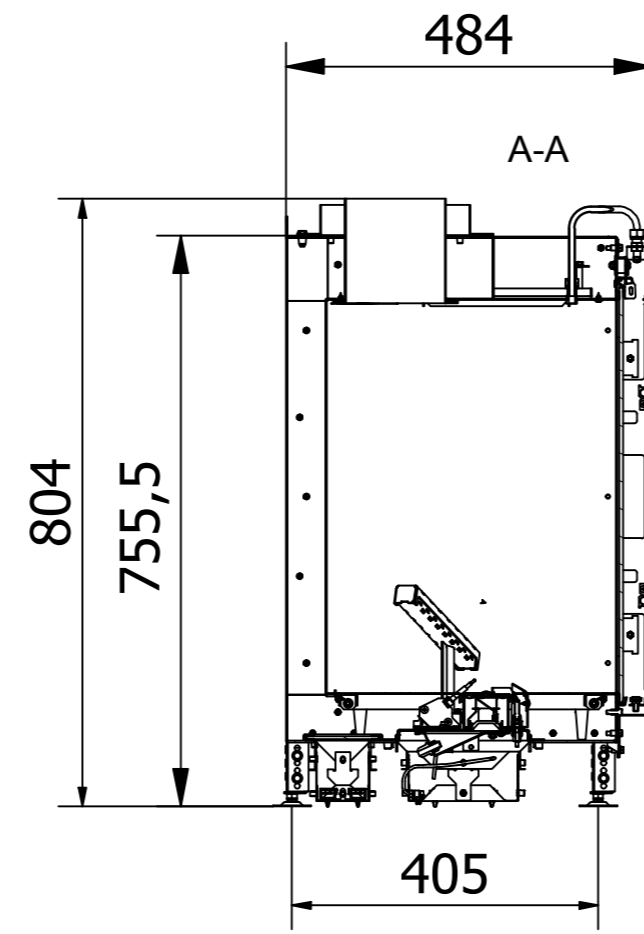

RAIS Visio Gas 90-55-39 LC-6541

Visio4_Dobbelt_LH_020720

RAIS Visio Gas 90-55-39 LC-6543

Visio4_Dobbelt_LH_020720

Without frame

With frame

Recommended free
convection openings
min. 200 cm²