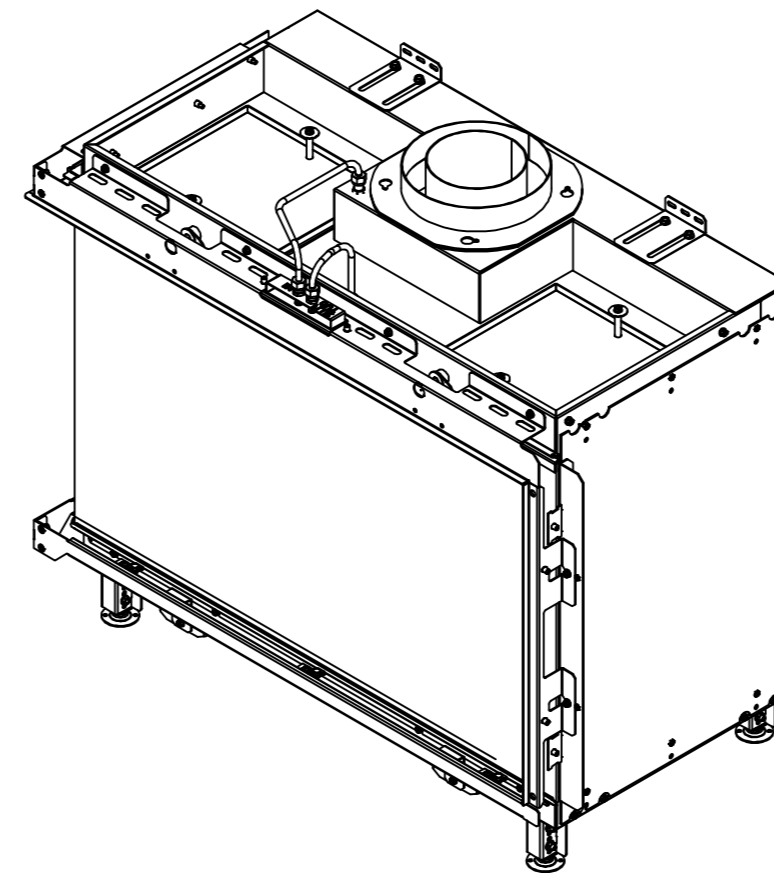

RAIS Visio Gas 90-55-39 LC-6541

Visio4_Dobbelt_LH_020720

RAIS Visio Gas 90-55-39 LC-6543

Visio4_Dobbelt_LH_020720

Without frame

With frame

Recommended free
convection openings
min. 200 cm²