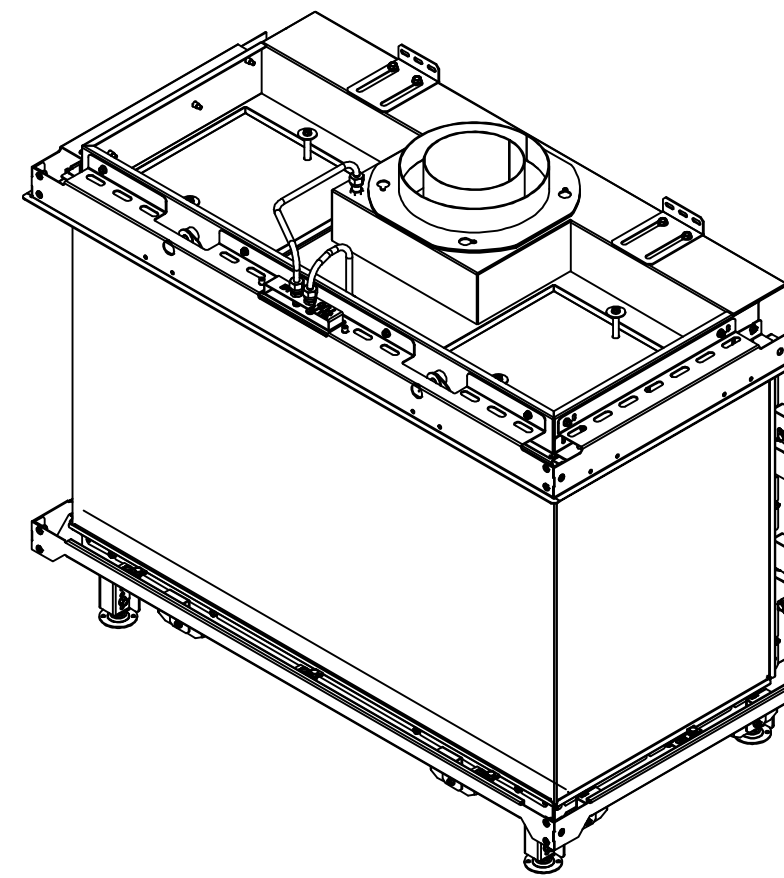

**RAIS Visio Gas 90-55-39 3S-6541**

Visio4\_Diskant\_020720

**RAIS Visio Gas 90-55-39 3S-6543**

Visio4\_Diskant\_020720

Without frame

With frame

Recommended free  
convection openings  
min. 200 cm<sup>2</sup>