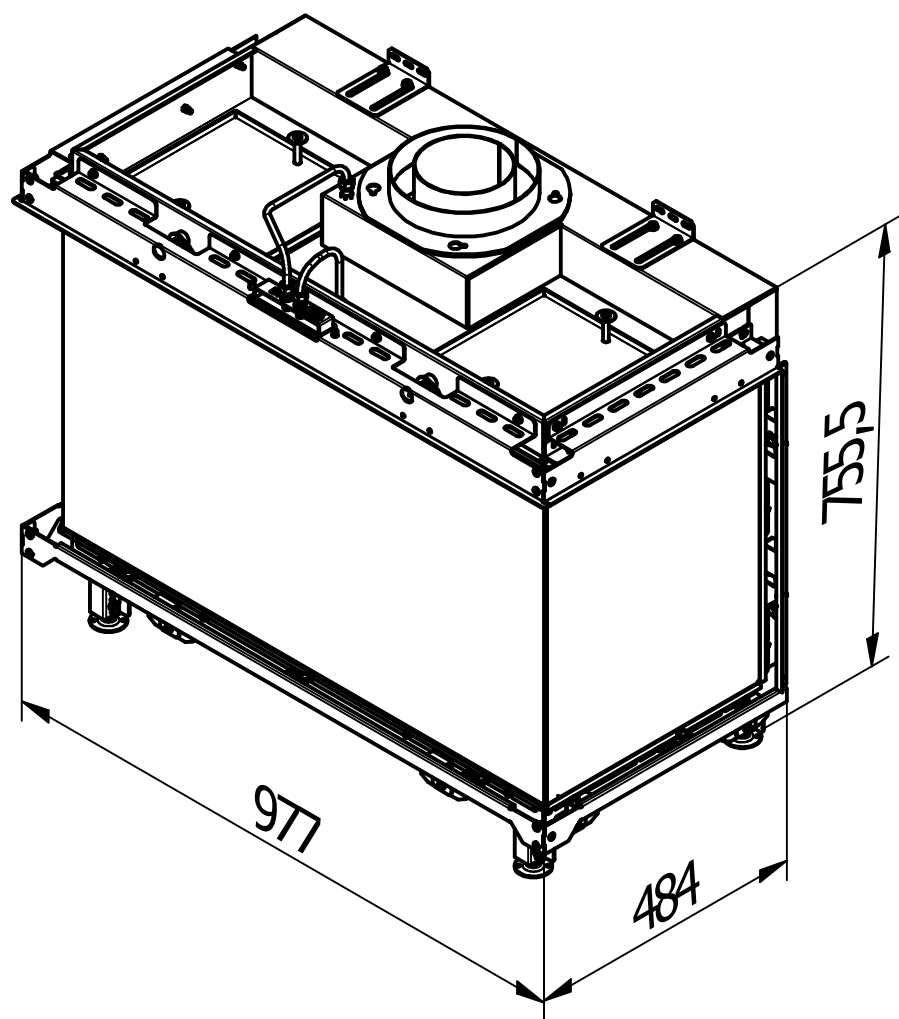

**RAIS Visio Gas 90-55-39 3S-6541**

Visio4\_Diskant\_020720

**RAIS Visio Gas 90-55-39 3S-6543**

Visio4\_Diskant\_020720

Without frame

With frame

Recommended free  
convection openings  
min. 200 cm<sup>2</sup>