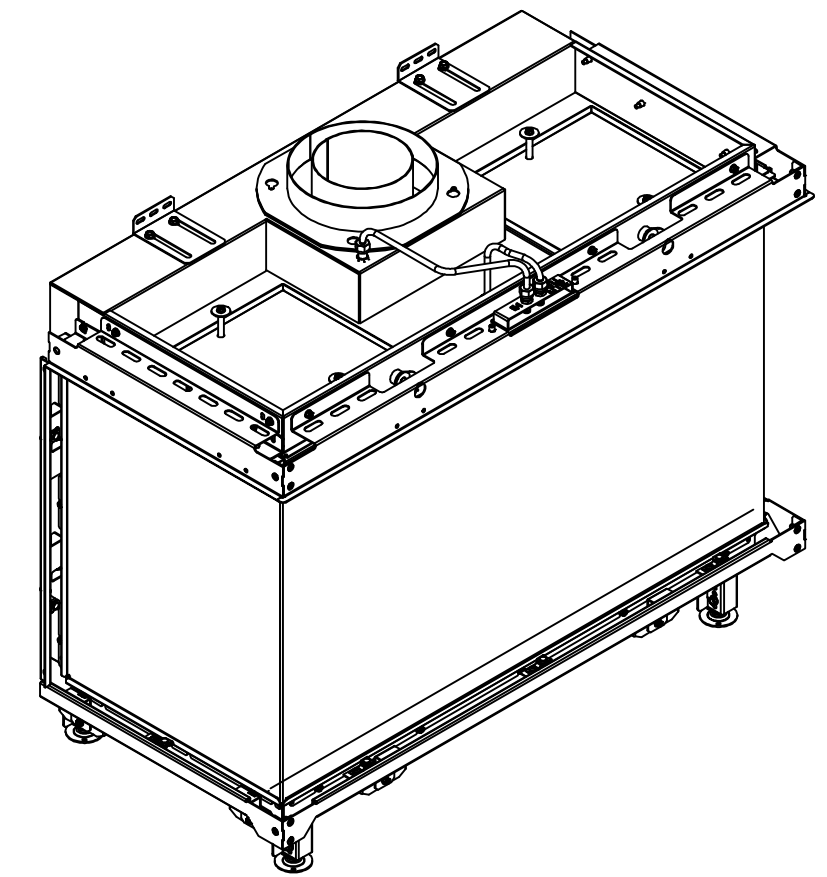

**RAIS Visio Gas 90-55-39 3S-6541**

Visio4\_Diskant\_020720

**RAIS Visio Gas 90-55-39 3S-6543**

Visio4\_Diskant\_020720

Without frame

With frame

Recommended free  
convection openings  
min. 200 cm<sup>2</sup>