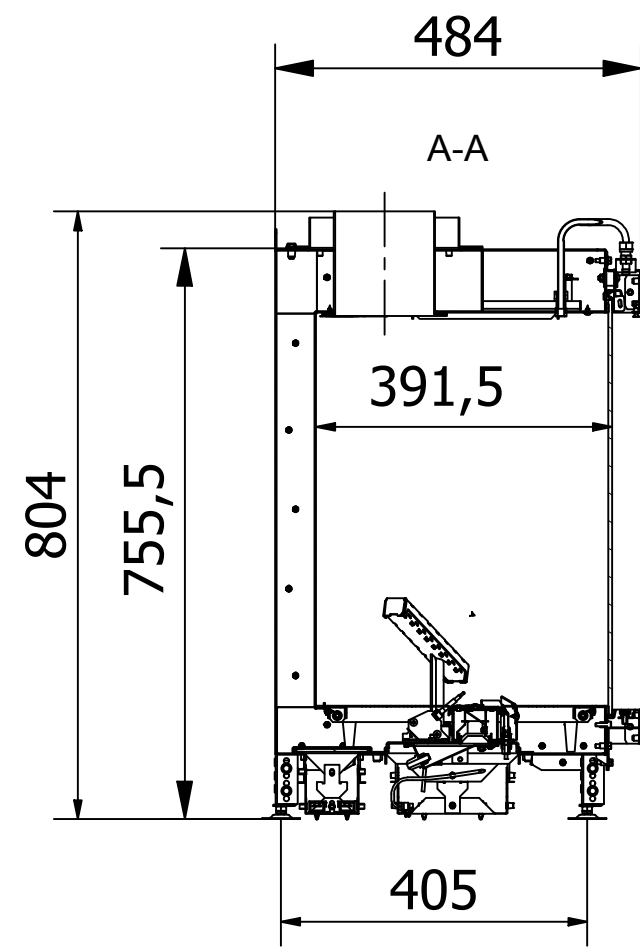

**RAIS Visio Gas 90-55-39 3S-6541**

Visio4\_Diskant\_020720

**RAIS Visio Gas 90-55-39 3S-6543**

Visio4\_Diskant\_020720

Without frame

With frame

Recommended free  
convection openings  
min. 200 cm<sup>2</sup>