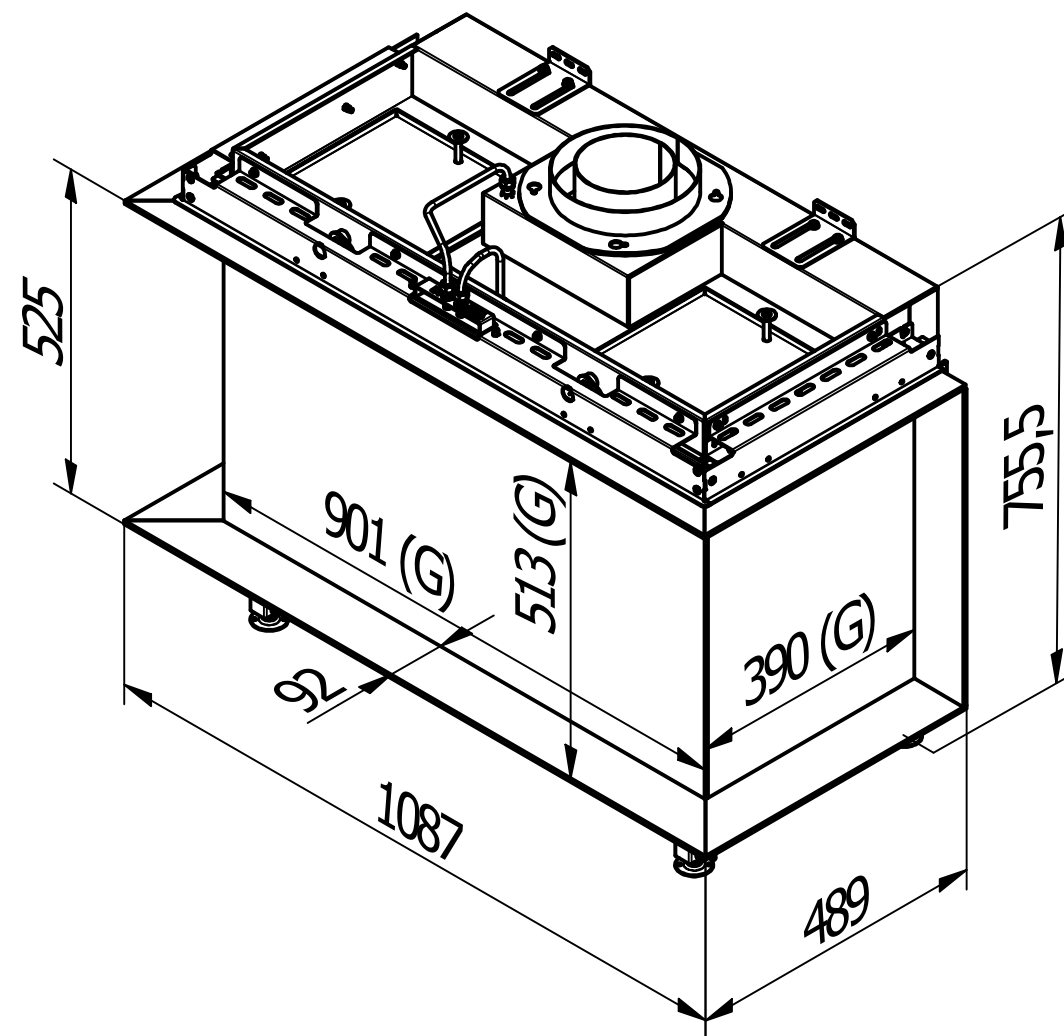

**RAIS Visio Gas 90-55-39 3S-6541**

Visio4\_Diskant\_020720

**RAIS Visio Gas 90-55-39 3S-6543**

Visio4\_Diskant\_020720

Without frame

With frame

Recommended free  
convection openings  
min. 200 cm<sup>2</sup>