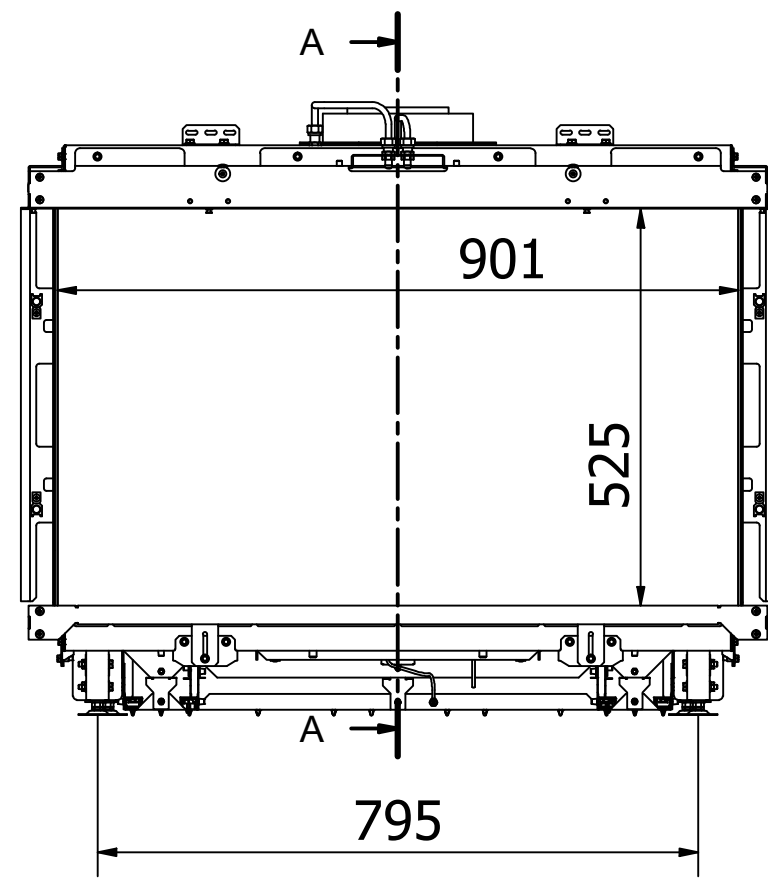

**RAIS Visio Gas 90-55-39 3S-6541**

Visio4\_Diskant\_020720

**RAIS Visio Gas 90-55-39 3S-6543**

Visio4\_Diskant\_020720

Without frame

With frame

Recommended free  
convection openings  
min. 200 cm<sup>2</sup>