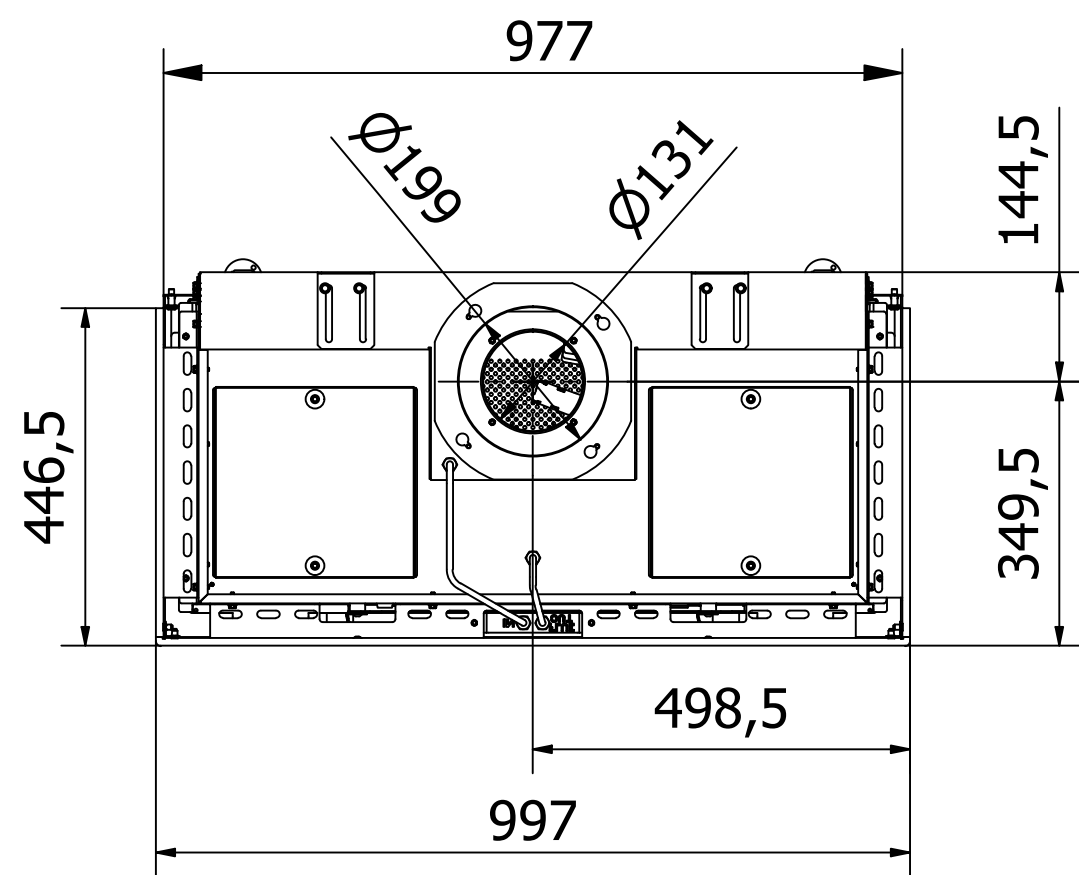

**RAIS Visio Gas 90-55-39 3S-6541**

Visio4\_Diskant\_020720

**RAIS Visio Gas 90-55-39 3S-6543**

Visio4\_Diskant\_020720

Without frame

With frame

Recommended free  
convection openings  
min. 200 cm<sup>2</sup>