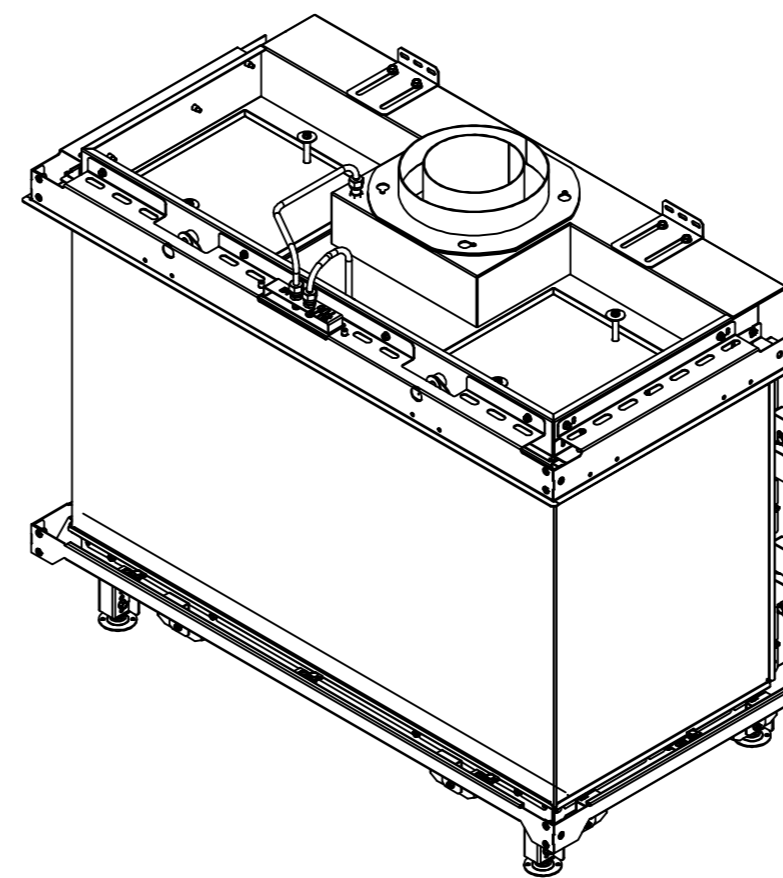

RAIS Visio Gas 90-55-39 3S-6541

Visio4_Diskant_041022

RAIS Visio Gas 90-55-39 3S-6543

Visio4_Diskant_041022

Without frame

With frame

Recommended free
convection openings
min. 200 cm²

Rais Visio Gas 90-55-39 3S-654401