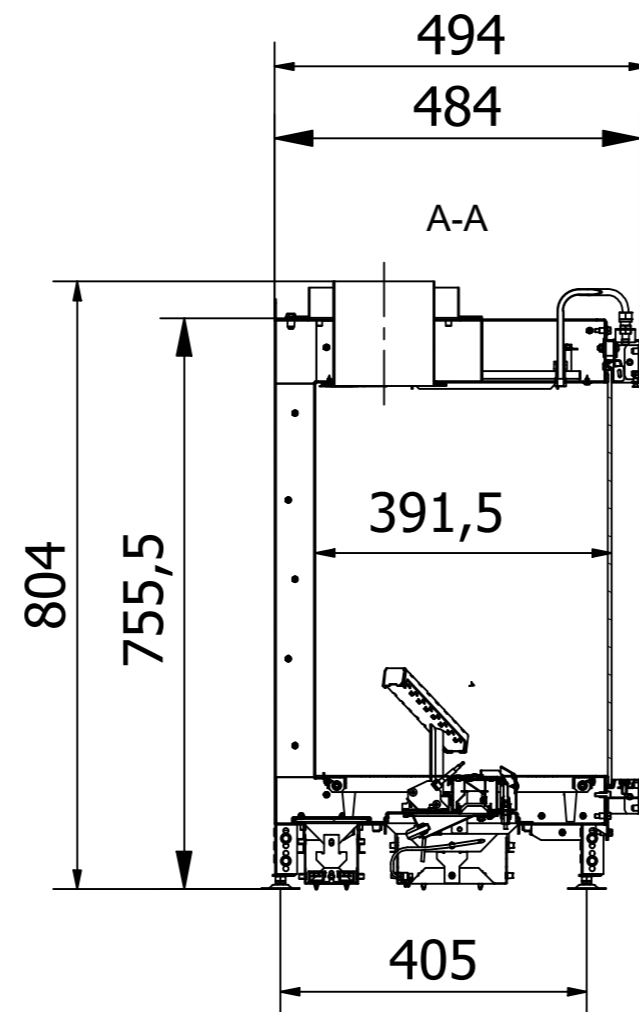

RAIS Visio Gas 90-55-39 3S-6541

Visio4_Diskant_041022

RAIS Visio Gas 90-55-39 3S-6543

Visio4_Diskant_041022

Without frame

With frame

Recommended free
convection openings
min. 200 cm²

Rais Visio Gas 90-55-39 3S-654401