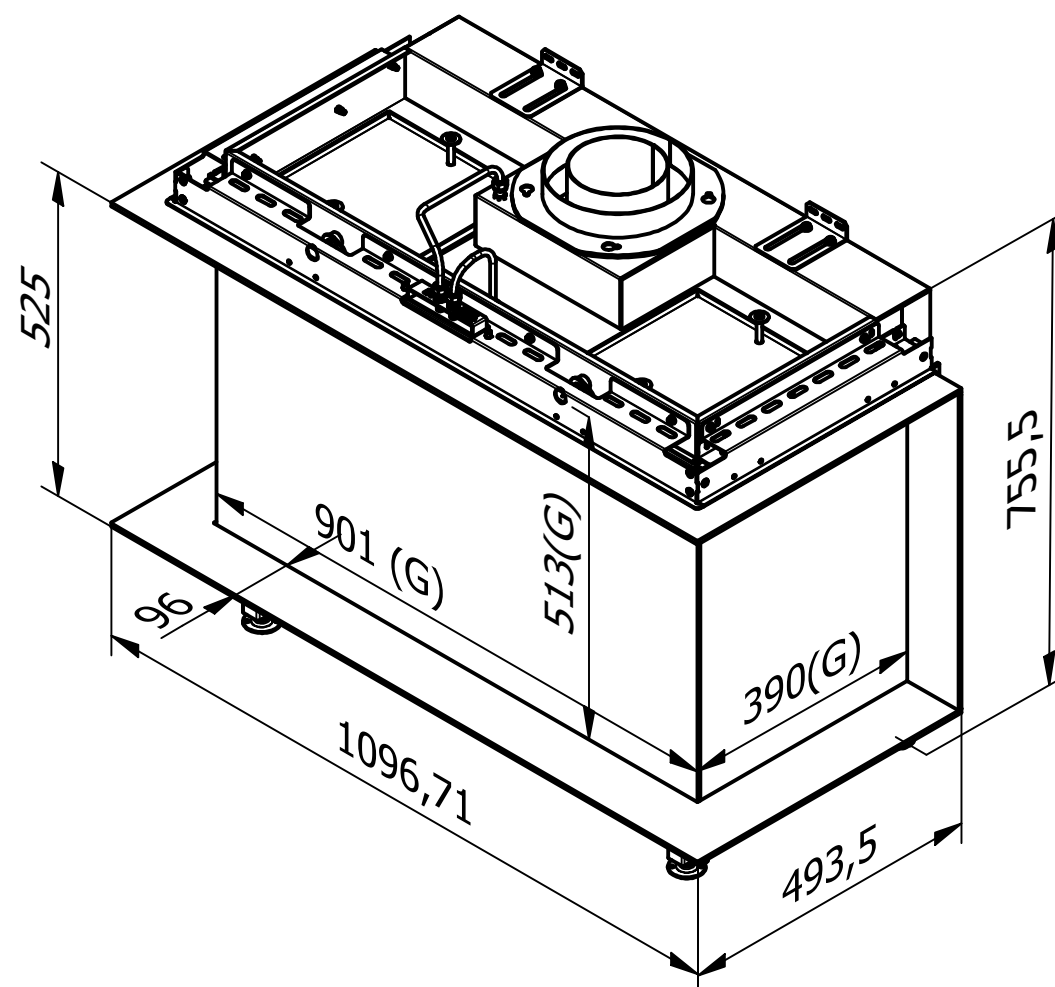

RAIS Visio Gas 90-55-39 3S-6541

Visio4_Diskant_041022

RAIS Visio Gas 90-55-39 3S-6543

Visio4_Diskant_041022

Without frame

With frame

Recommended free
convection openings
min. 200 cm²

Rais Visio Gas 90-55-39 3S-654401