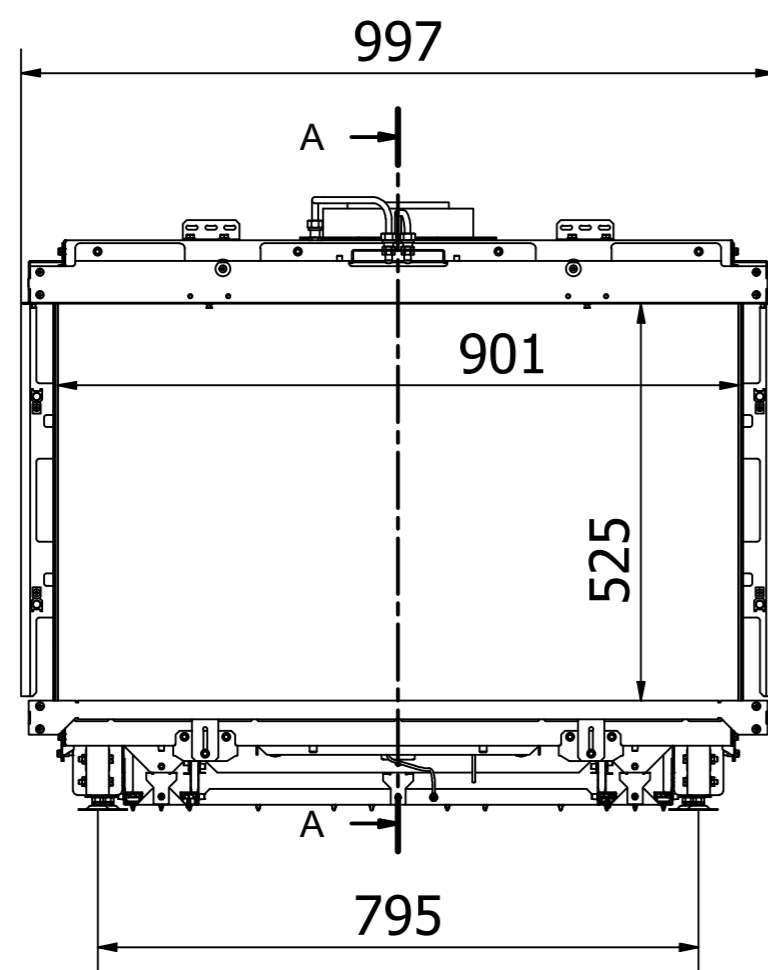

RAIS Visio Gas 90-55-39 3S-6541

Visio4_Diskant_041022

RAIS Visio Gas 90-55-39 3S-6543

Visio4_Diskant_041022

Without frame

With frame

Recommended free
convection openings
min. 200 cm²

Rais Visio Gas 90-55-39 3S-654401