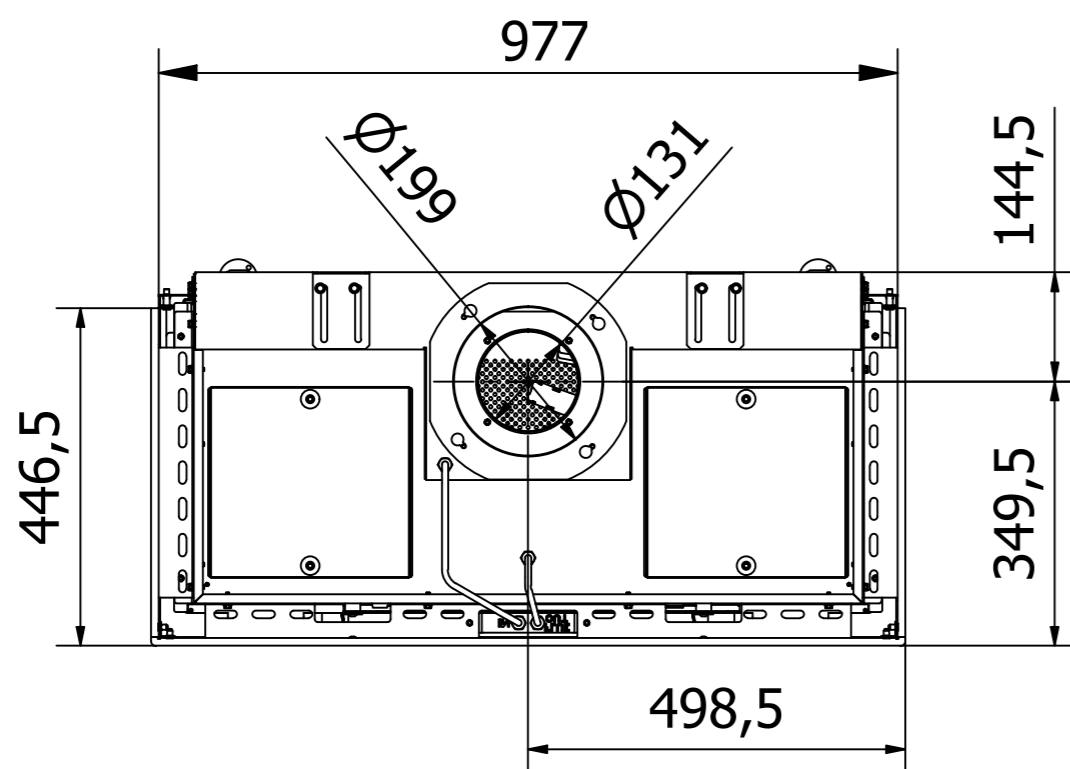

RAIS Visio Gas 90-55-39 3S-6541

Visio4_Diskant_041022

RAIS Visio Gas 90-55-39 3S-6543

Visio4_Diskant_041022

Without frame

With frame

Recommended free
convection openings
min. 200 cm²

Rais Visio Gas 90-55-39 3S-654401