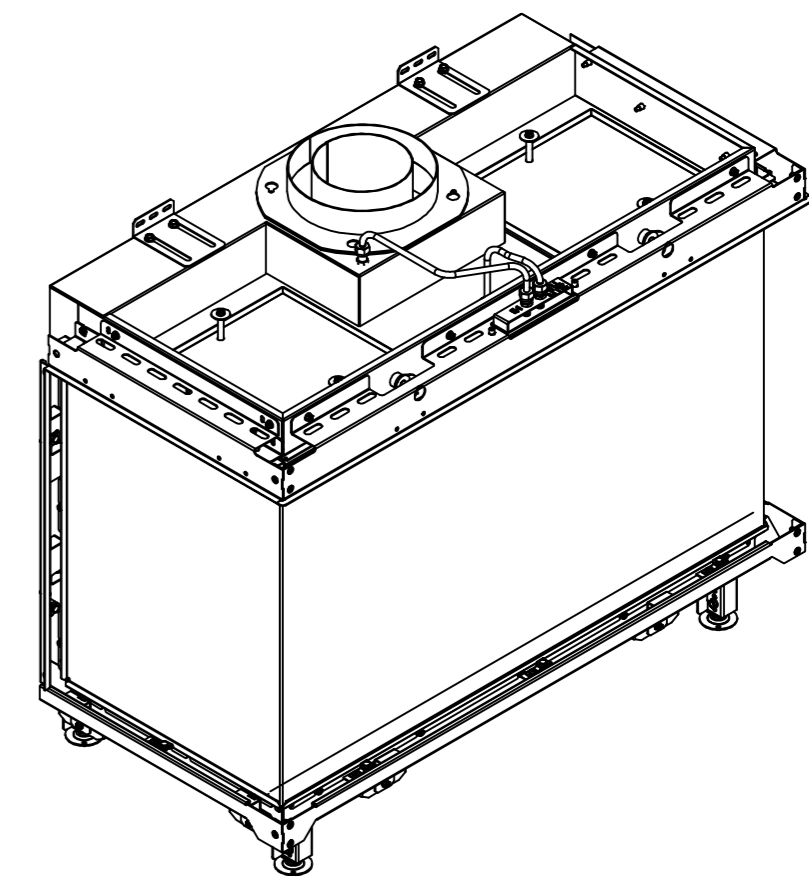

RAIS Visio Gas 90-55-39 3S-6541

Visio4_Diskant_041022

RAIS Visio Gas 90-55-39 3S-6543

Visio4_Diskant_041022

Without frame

With frame

Recommended free
convection openings
min. 200 cm²

Rais Visio Gas 90-55-39 3S-654401