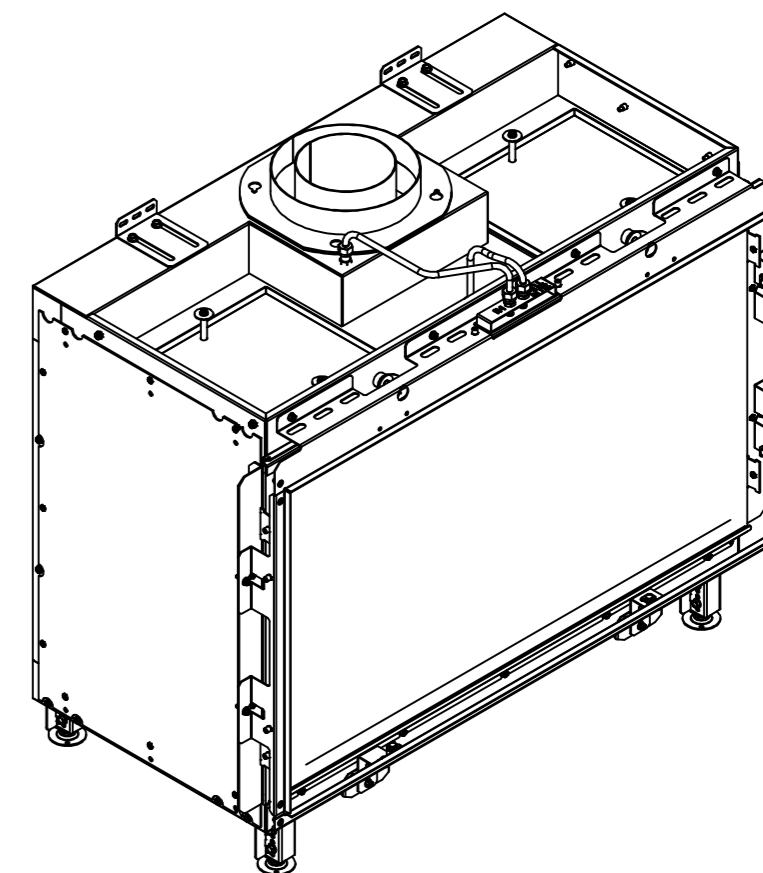

RAIS Visio Gas 90-55 F-6541
 Visio4_Enkelt_020720

RAIS Visio Gas 90-55 F-6543

Visio4_Enkelt_020720

Without frame

With frame

Recommended free
convection openings
min. 200 cm²