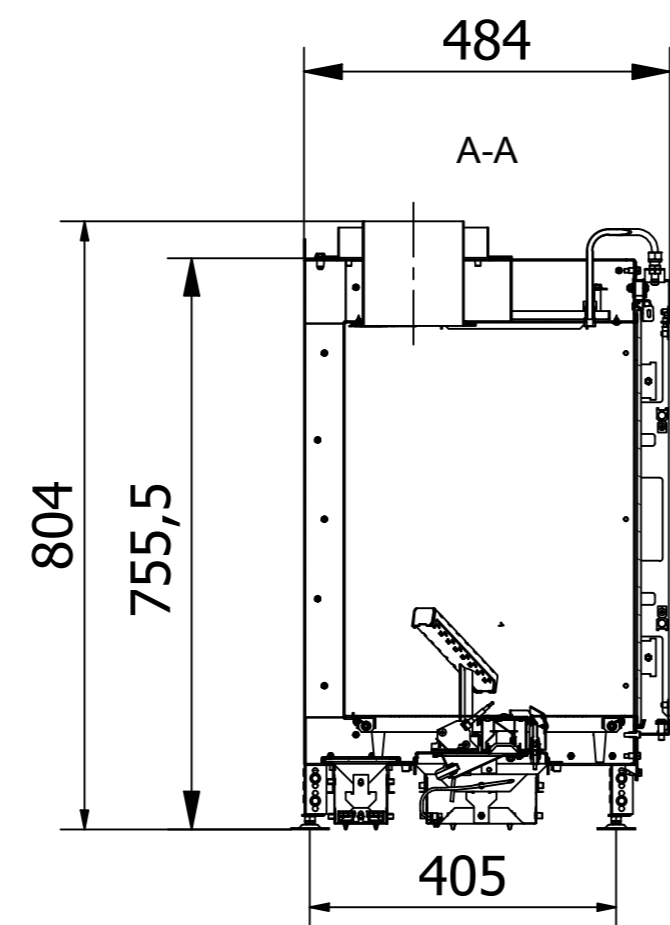

RAIS Visio Gas 90-55 F-6541
 Visio4_Enkelt_020720

RAIS Visio Gas 90-55 F-6543

Visio4_Enkelt_020720

Without frame

With frame

Recommended free
convection openings
min. 200 cm²