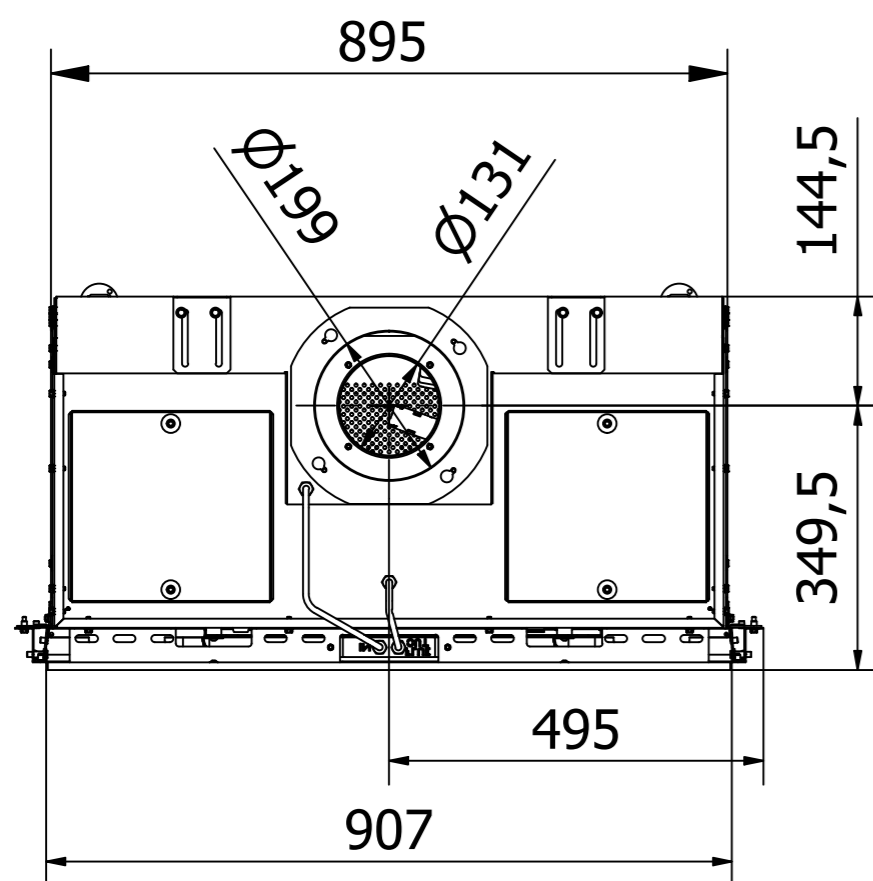

RAIS Visio Gas 90-55 F-6541
 Visio4_Enkelt_020720

RAIS Visio Gas 90-55 F-6543

Visio4_Enkelt_020720

Without frame

With frame

Recommended free
convection openings
min. 200 cm²