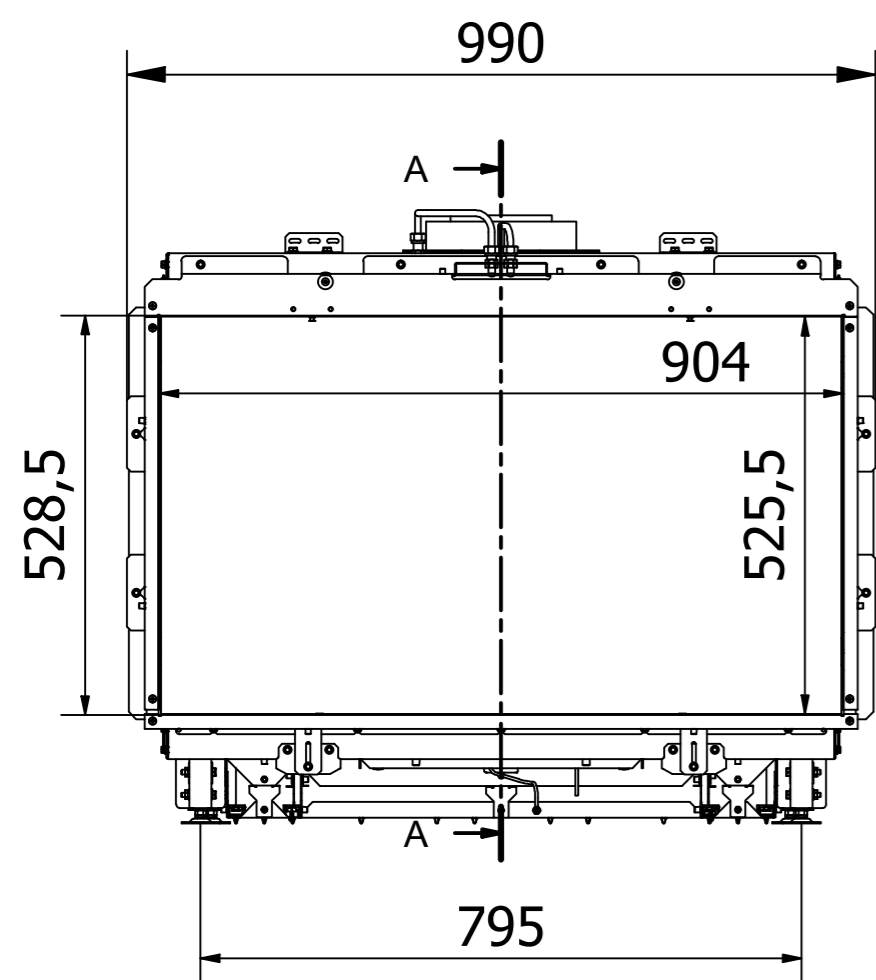

RAIS Visio Gas 90-55 F-6541
 Visio4_Enkelt_020720

RAIS Visio Gas 90-55 F-6543

Visio4_Enkelt_020720

Without frame

With frame

Recommended free
convection openings
min. 200 cm²