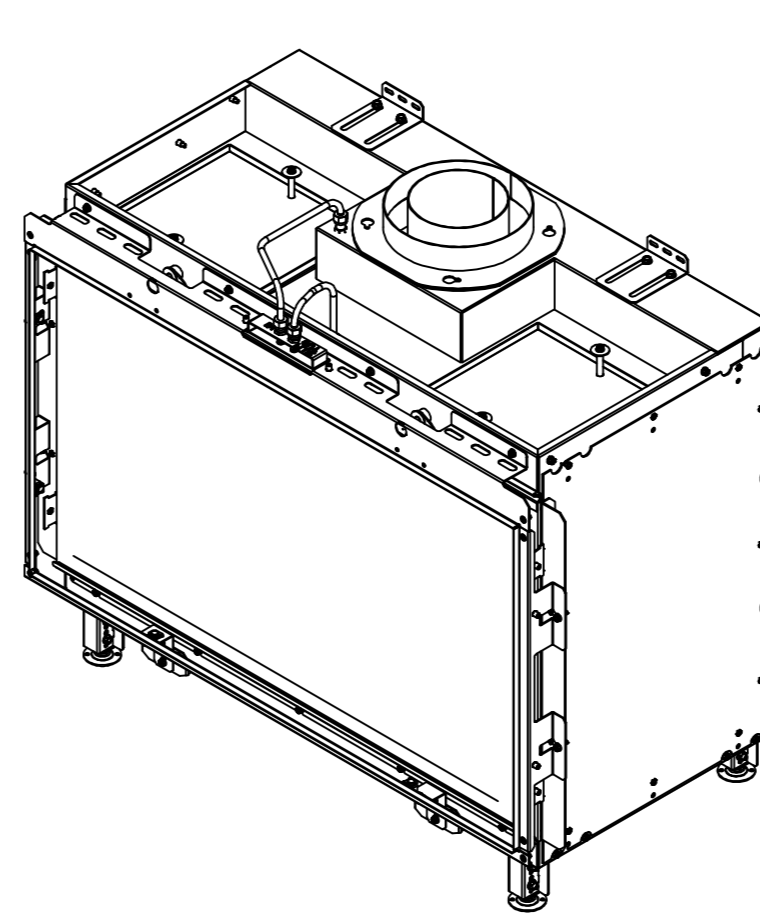

RAIS Visio Gas 90-55 F-6541
 Visio4_Enkelt_020720

RAIS Visio Gas 90-55 F-6543

Visio4_Enkelt_020720

Without frame

With frame

Recommended free
convection openings
min. 200 cm²