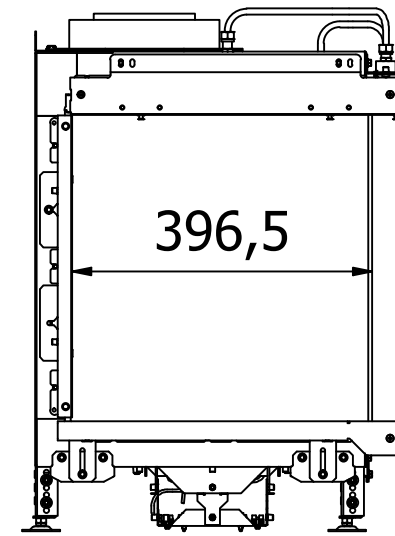

RAIS Visio Gas 70-43-39 3S-6541
 Visio3_Diskant_020720

RAIS Visio Gas 70-43-39 3S-6543

Visio3_Diskant_020720

Without frame

With frame

Recommended free
convection openings
min. 200 cm²