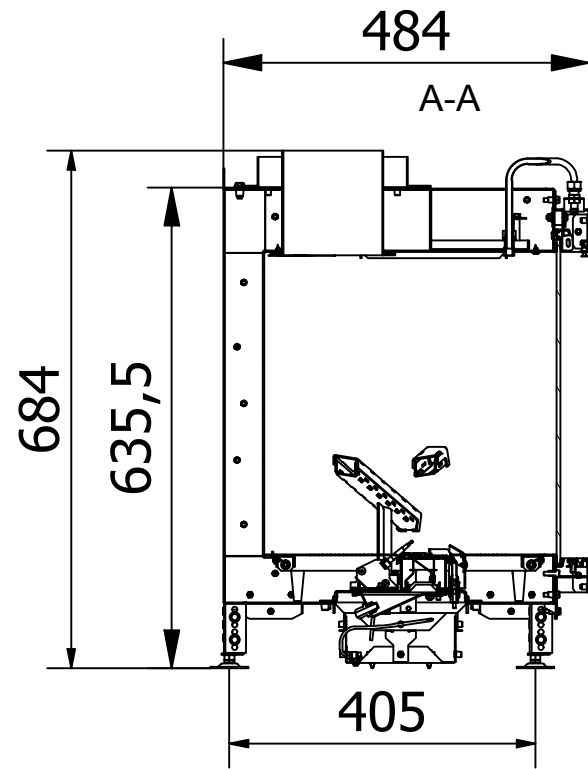

RAIS Visio Gas 70-43-39 3S-6541
 Visio3_Diskant_020720

RAIS Visio Gas 70-43-39 3S-6543

Visio3_Diskant_020720

Without frame

With frame

Recommended free
convection openings
min. 200 cm²