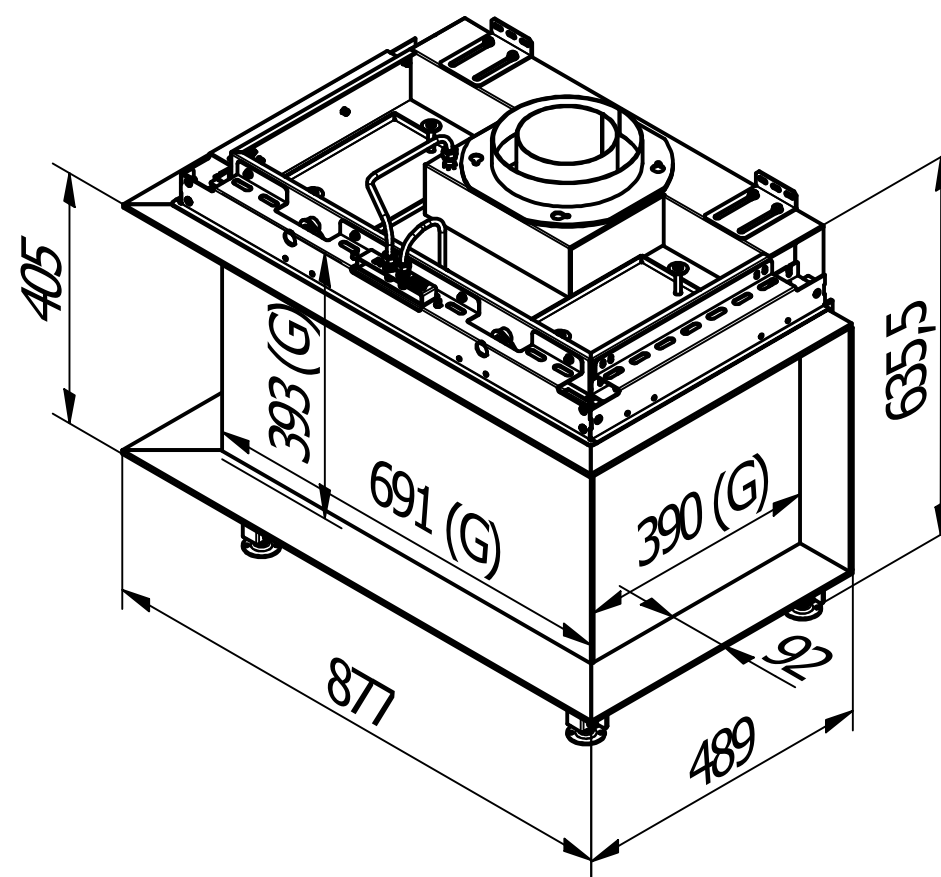

RAIS Visio Gas 70-43-39 3S-6541
 Visio3_Diskant_020720

RAIS Visio Gas 70-43-39 3S-6543

Visio3_Diskant_020720

Without frame

With frame

Recommended free
convection openings
min. 200 cm²