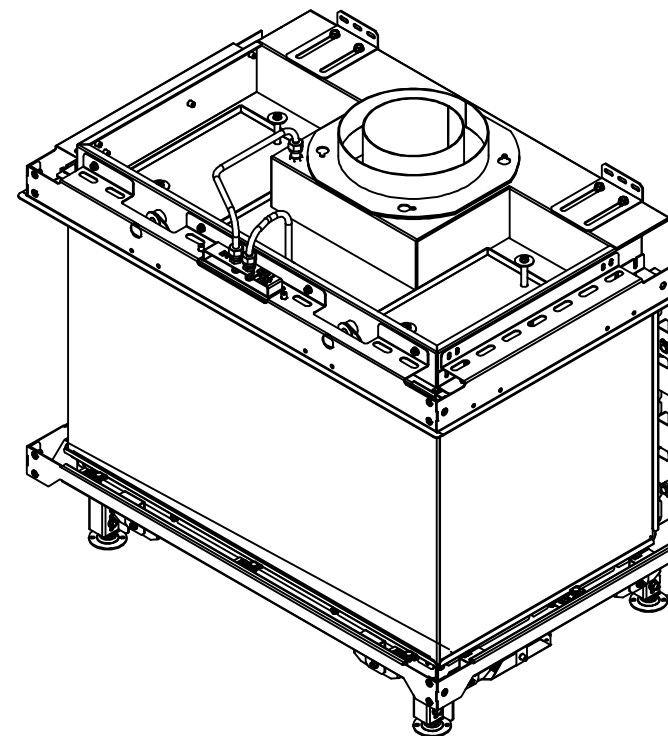

RAIS Visio Gas 70-43-39 3S-6541
 Visio3_Diskant_020720

RAIS Visio Gas 70-43-39 3S-6543

Visio3_Diskant_020720

Without frame

With frame

Recommended free
convection openings
min. 200 cm²