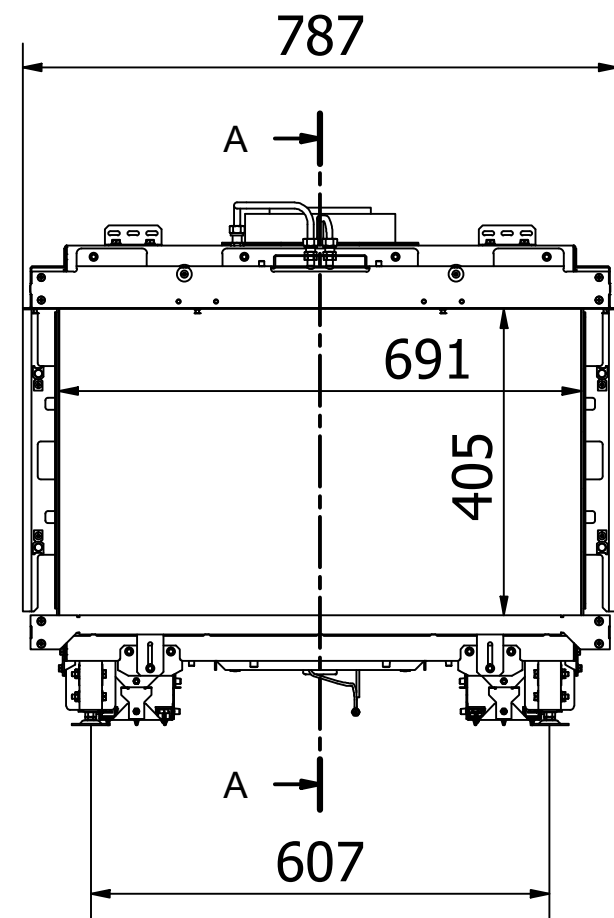

RAIS Visio Gas 70-43-39 3S-6541
 Visio3_Diskant_020720

RAIS Visio Gas 70-43-39 3S-6543

Visio3_Diskant_020720

Without frame

With frame

Recommended free
convection openings
min. 200 cm²