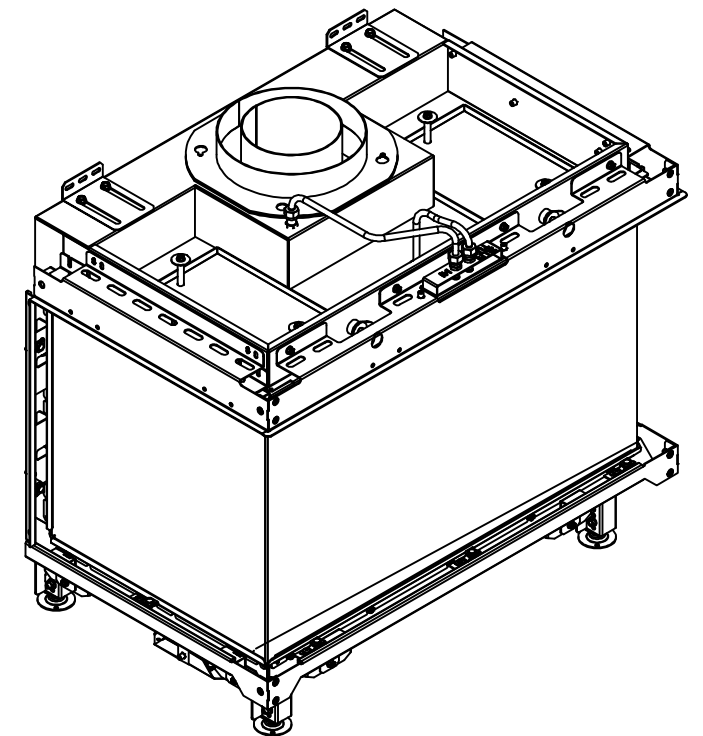

RAIS Visio Gas 70-43-39 3S-6541
 Visio3_Diskant_020720

RAIS Visio Gas 70-43-39 3S-6543

Visio3_Diskant_020720

Without frame

With frame

Recommended free
convection openings
min. 200 cm²