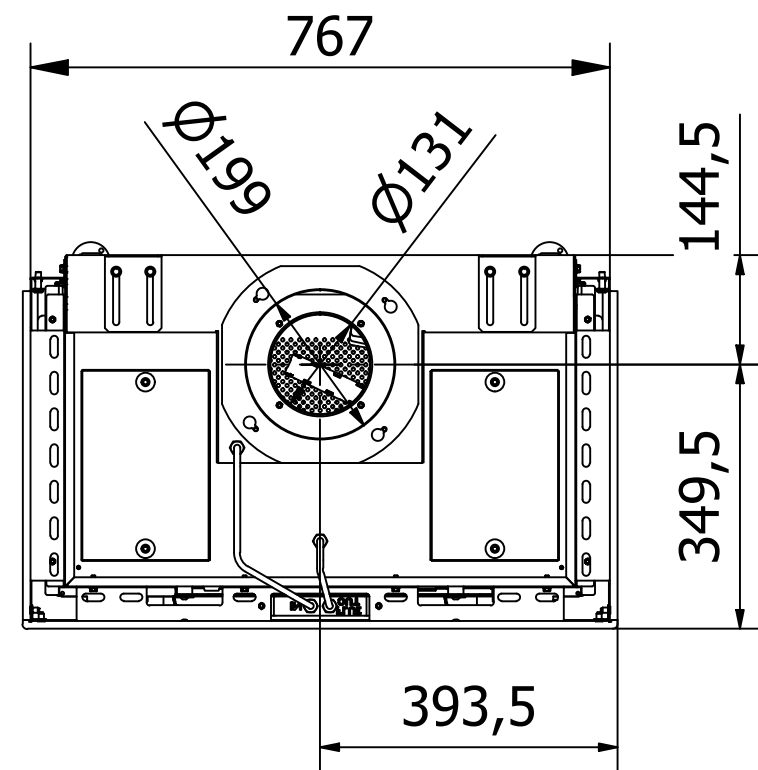

RAIS Visio Gas 70-43-39 3S-6541
 Visio3_Diskant_020720

RAIS Visio Gas 70-43-39 3S-6543

Visio3_Diskant_020720

Without frame

With frame

Recommended free
convection openings
min. 200 cm²