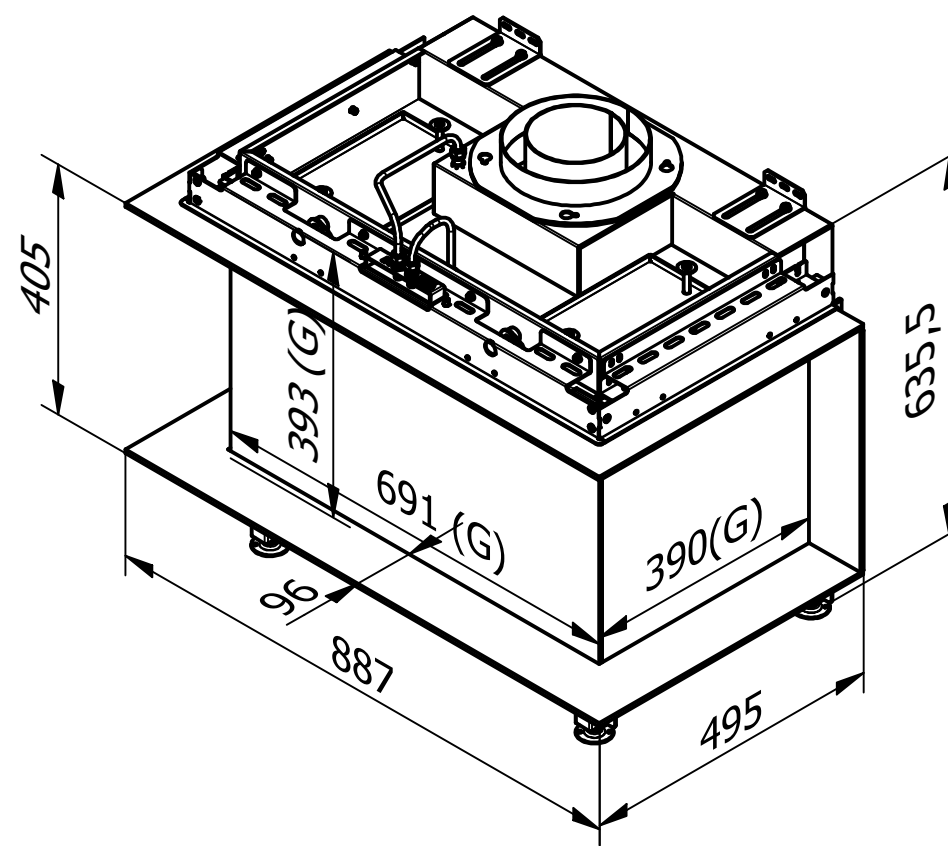

RAIS Visio Gas 70-43-39 3S-6541
 Visio3_Diskant_021022

RAIS Visio Gas 70-43-39 3S-6543

Visio3_Diskant_021022

Without frame

With frame

Recommended free
convection openings
min. 200 cm²