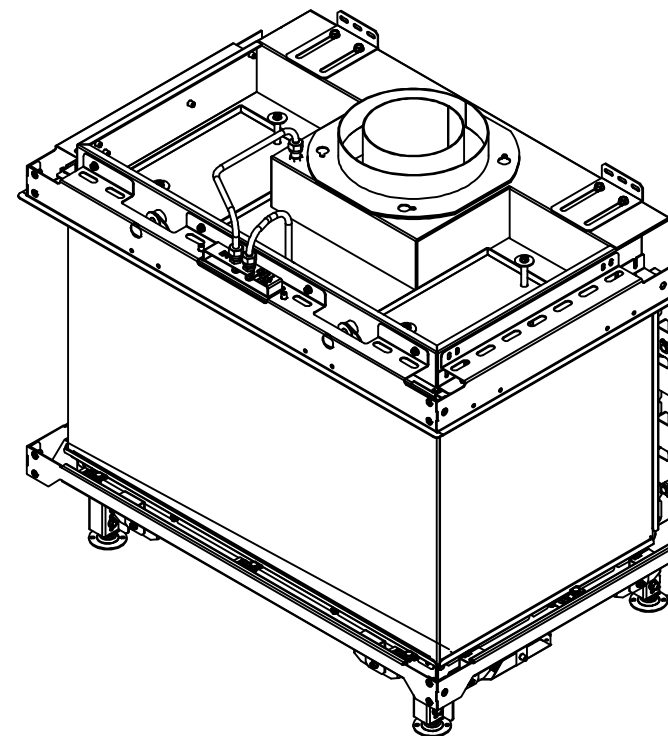

RAIS Visio Gas 70-43-39 3S-6541
 Visio3_Diskant_021022

RAIS Visio Gas 70-43-39 3S-6543

Visio3_Diskant_021022

Without frame

With frame

Recommended free
convection openings
min. 200 cm²