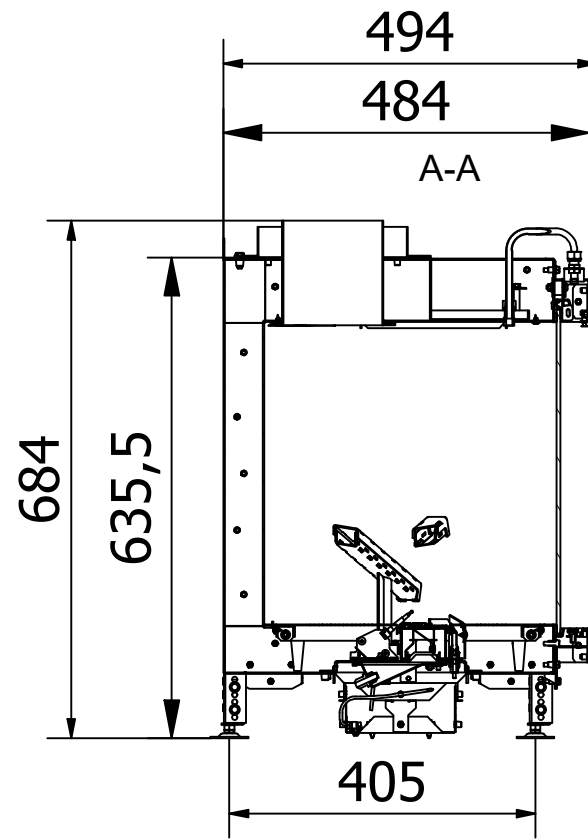

RAIS Visio Gas 70-43-39 3S-6541
 Visio3_Diskant_021022

RAIS Visio Gas 70-43-39 3S-6543

Visio3_Diskant_021022

Without frame

With frame

Recommended free
convection openings
min. 200 cm²