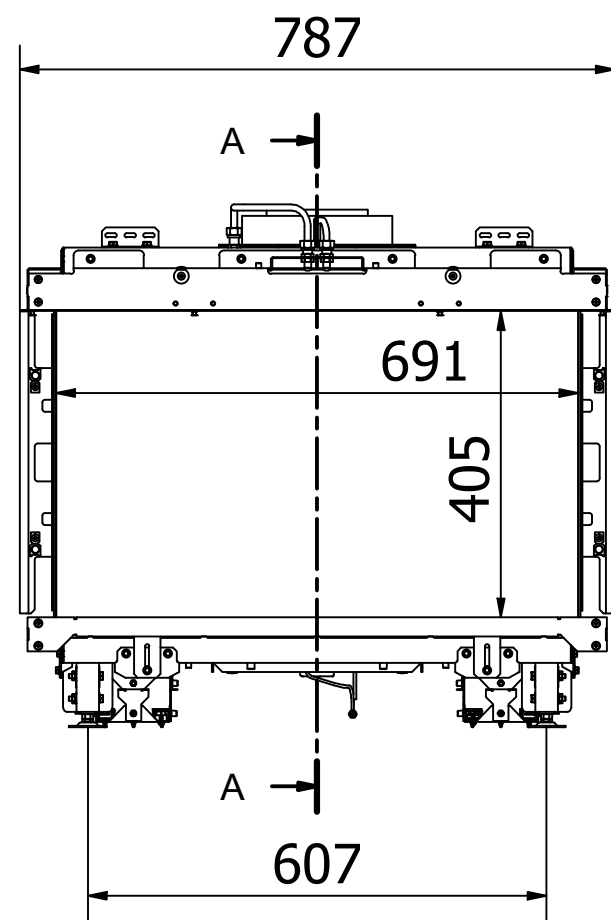

RAIS Visio Gas 70-43-39 3S-6541
 Visio3_Diskant_021022

RAIS Visio Gas 70-43-39 3S-6543

Visio3_Diskant_021022

Without frame

With frame

Recommended free
convection openings
min. 200 cm²