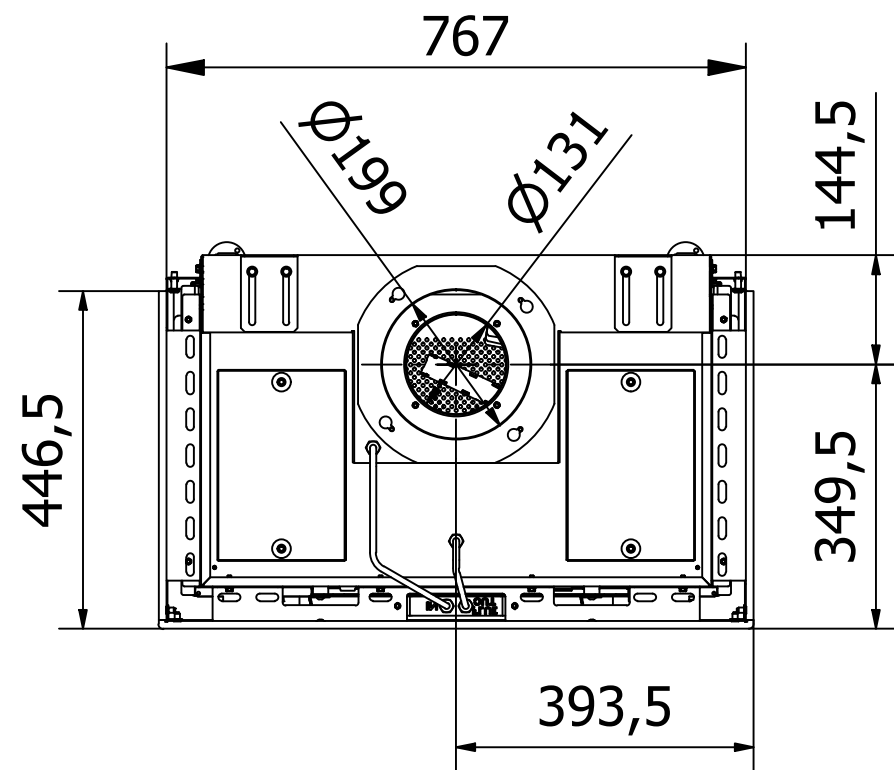

RAIS Visio Gas 70-43-39 3S-6541
 Visio3_Diskant_021022

RAIS Visio Gas 70-43-39 3S-6543

Visio3_Diskant_021022

Without frame

With frame

Recommended free
convection openings
min. 200 cm²