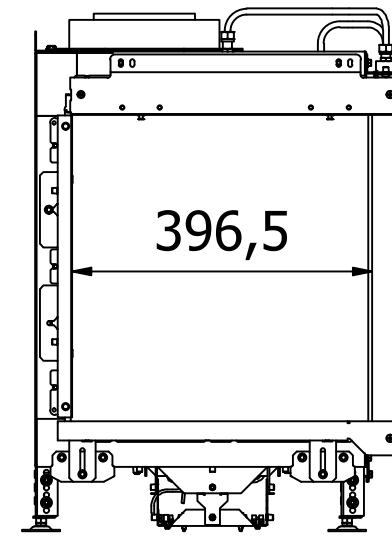

RAIS Visio Gas 70-43-39 3S-6541
 Visio3_Diskant_021022

RAIS Visio Gas 70-43-39 3S-6543

Visio3_Diskant_021022

Without frame

With frame

Recommended free
convection openings
min. 200 cm²