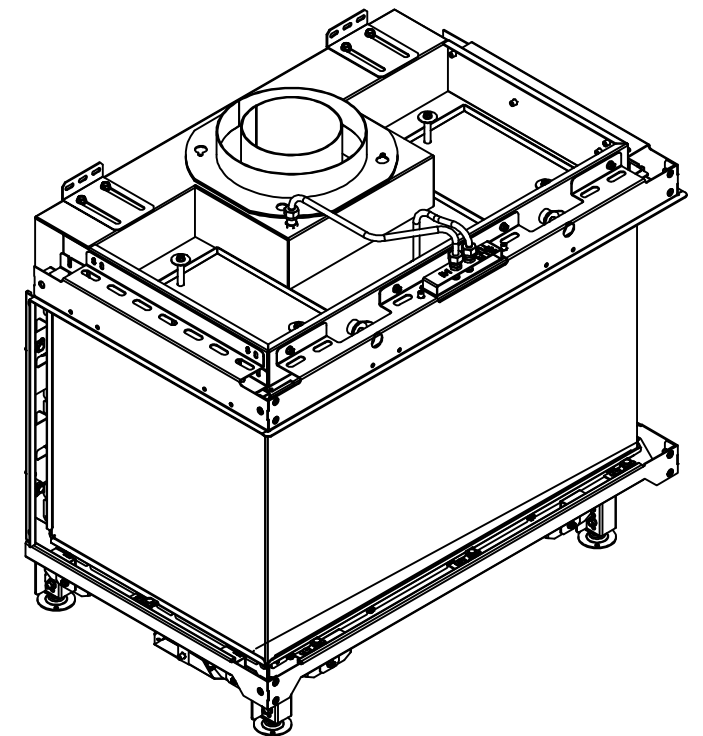

RAIS Visio Gas 70-43-39 3S-6541
 Visio3_Diskant_021022

RAIS Visio Gas 70-43-39 3S-6543

Visio3_Diskant_021022

Without frame

With frame

Recommended free
convection openings
min. 200 cm²