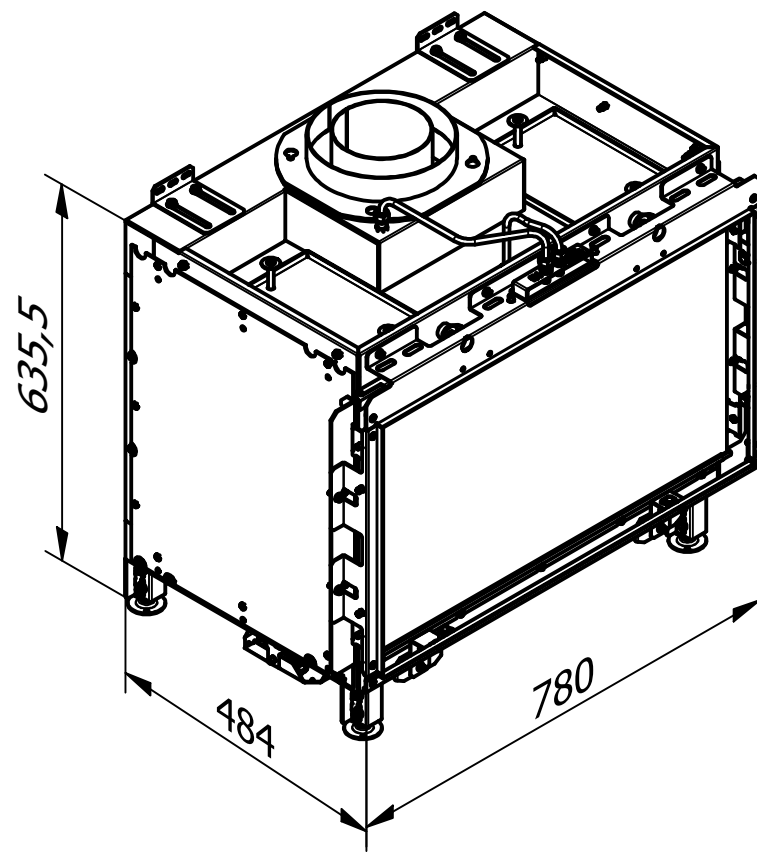

RAIS Visio Gas 70-43F-6541

Visio\_Enkelt\_031022

RAIS Visio Gas 70-43F-6543

Visio3\_Enkelt\_031022

Without frame

With frame

Recommended free  
convection openings  
min. 200 cm<sup>2</sup>