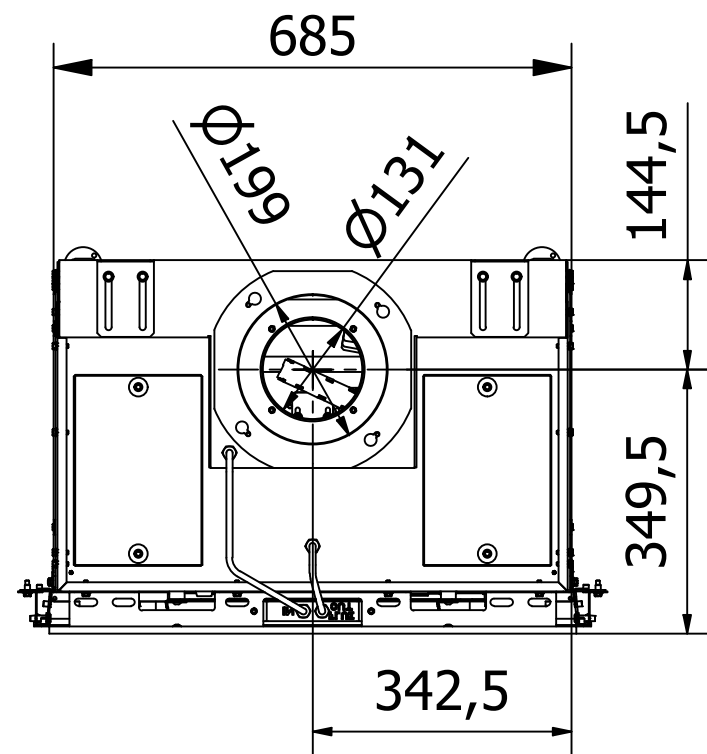

RAIS Visio Gas 70-43F-6541

Visio\_Enkelt\_031022

RAIS Visio Gas 70-43F-6543

Visio3\_Enkelt\_031022

Without frame

With frame

Recommended free  
convection openings  
min. 200 cm<sup>2</sup>