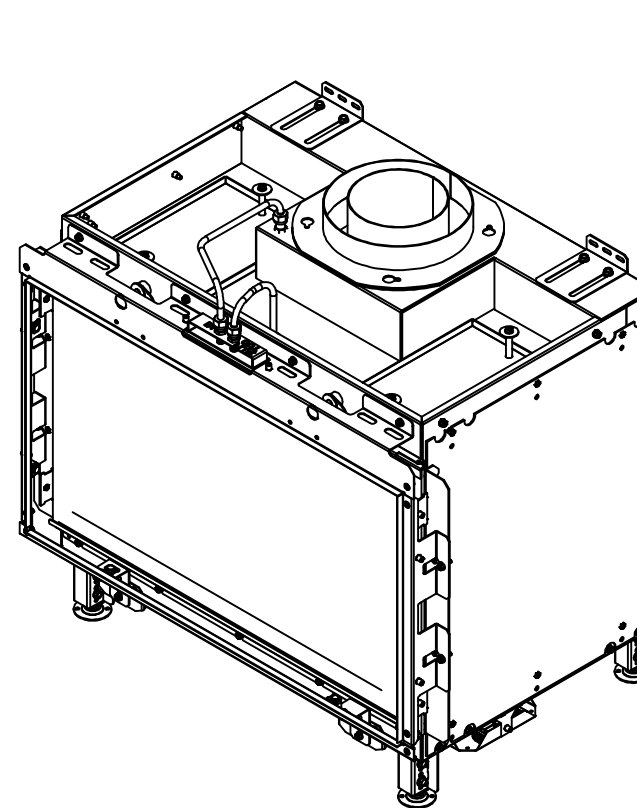

RAIS Visio Gas 70-43F-6541

Visio\_Enkelt\_031022

RAIS Visio Gas 70-43F-6543

Visio3\_Enkelt\_031022

Without frame

With frame

Recommended free  
convection openings  
min. 200 cm<sup>2</sup>