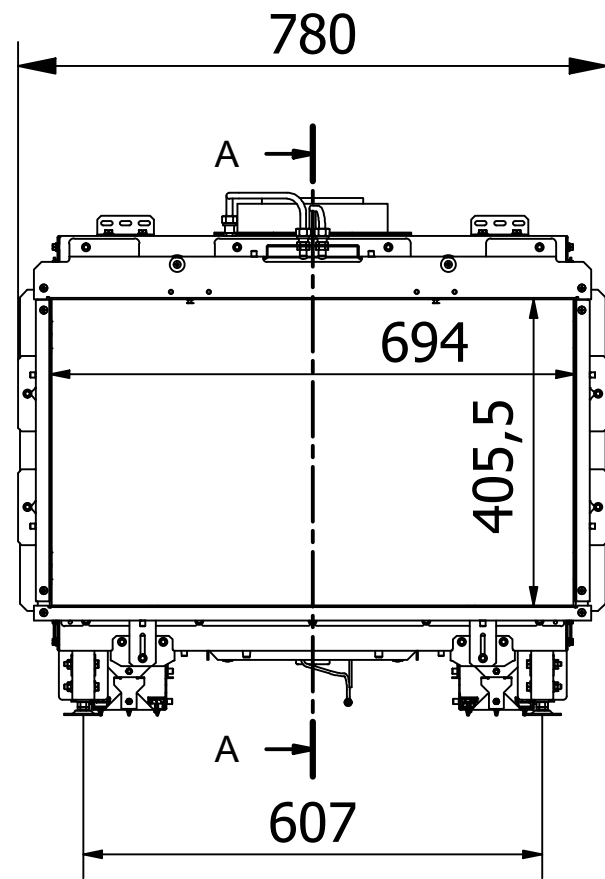

RAIS Visio Gas 70-43F-6541

Visio\_Enkelt\_031022

RAIS Visio Gas 70-43F-6543

Visio3\_Enkelt\_031022

Without frame

With frame

Recommended free  
convection openings  
min. 200 cm<sup>2</sup>