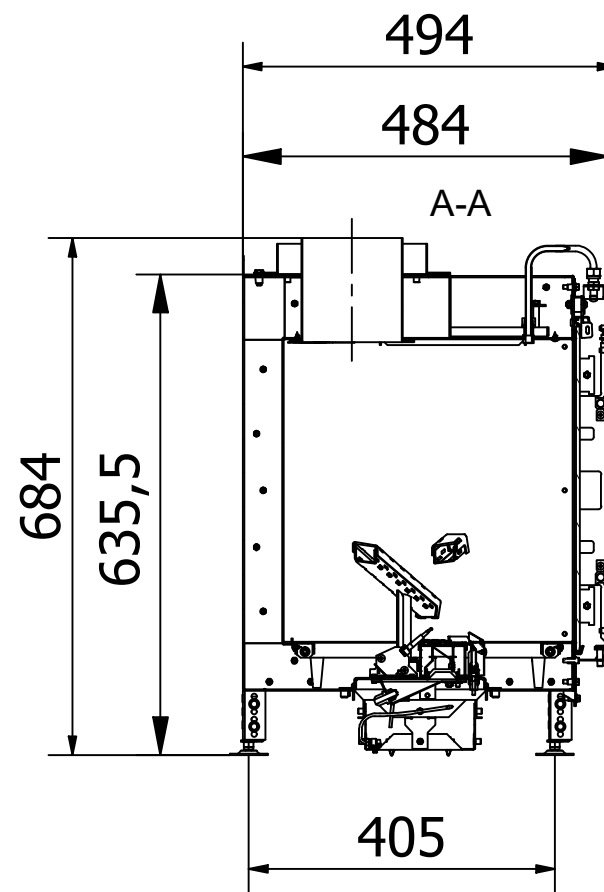

RAIS Visio Gas 70-43F-6541

Visio\_Enkelt\_031022

RAIS Visio Gas 70-43F-6543

Visio3\_Enkelt\_031022

Without frame

With frame

Recommended free  
convection openings  
min. 200 cm<sup>2</sup>