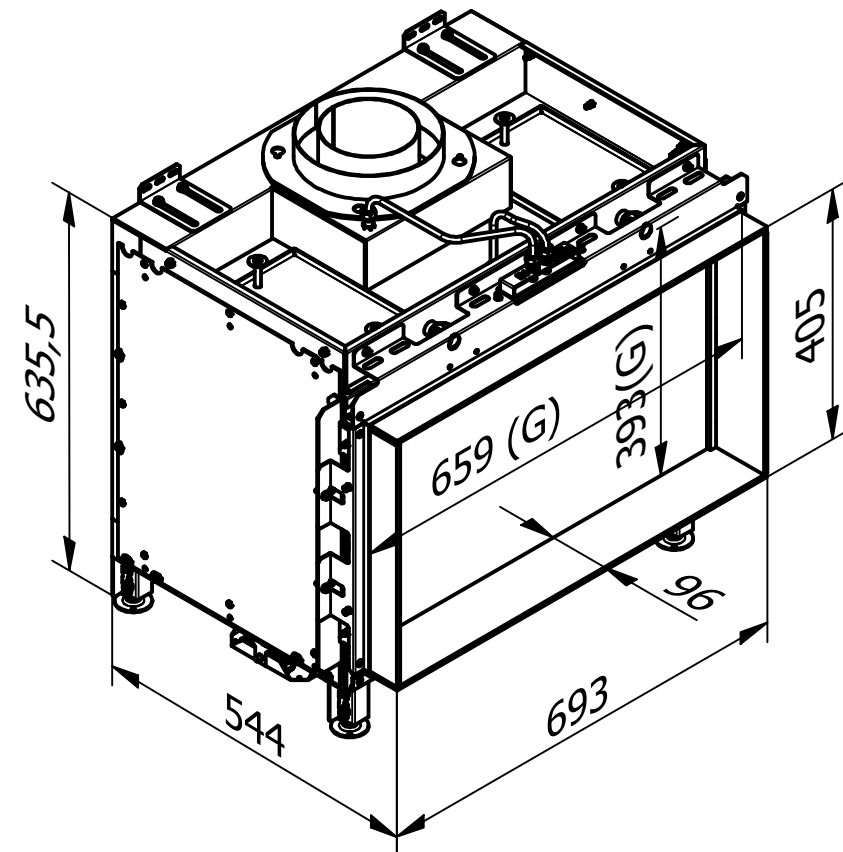

RAIS Visio Gas 70-43F-6541

Visio\_Enkelt\_031022

RAIS Visio Gas 70-43F-6543

Visio3\_Enkelt\_031022

Without frame

With frame

Recommended free  
convection openings  
min. 200 cm<sup>2</sup>