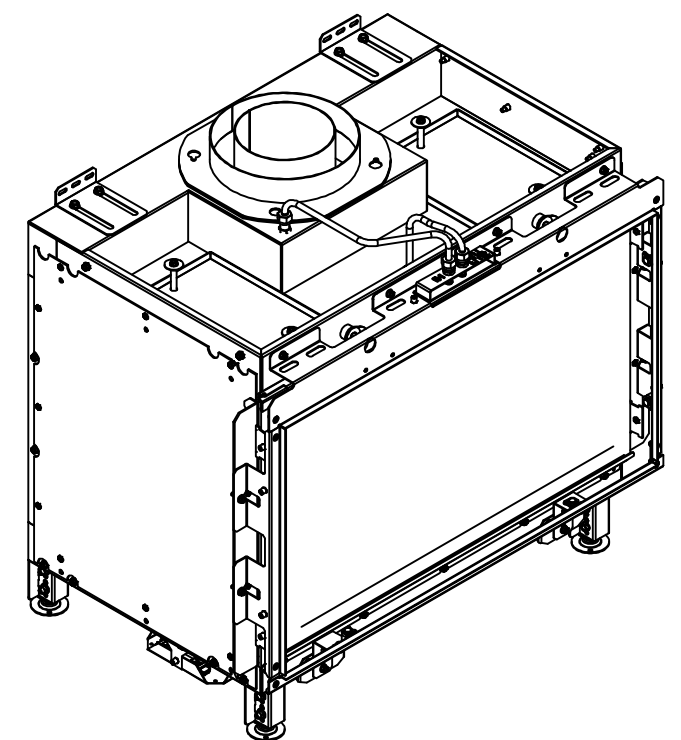

RAIS Visio Gas 70-43F-6541

Visio\_Enkelt\_031022

RAIS Visio Gas 70-43F-6543

Visio3\_Enkelt\_031022

Without frame

With frame

Recommended free  
convection openings  
min. 200 cm<sup>2</sup>