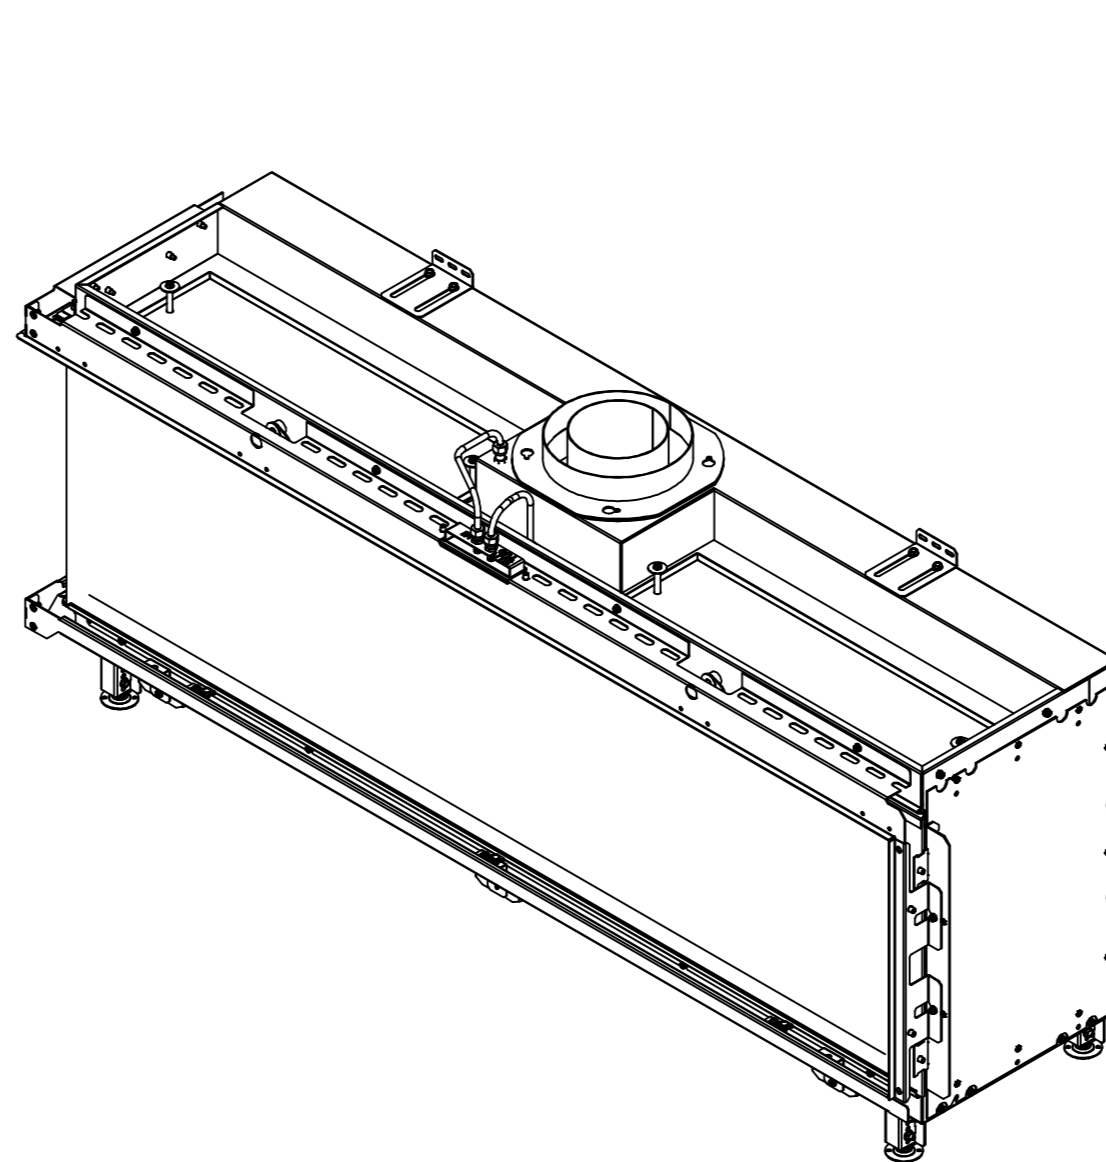

RAIS Visio Gas 160-45-32 LC-6541
Visio5_Dobbelt_LH_020720

Without frame

With frame

Recommended free
convection openings
min. 200 cm²

Rais Visio Gas 160-45-32 LC-654401