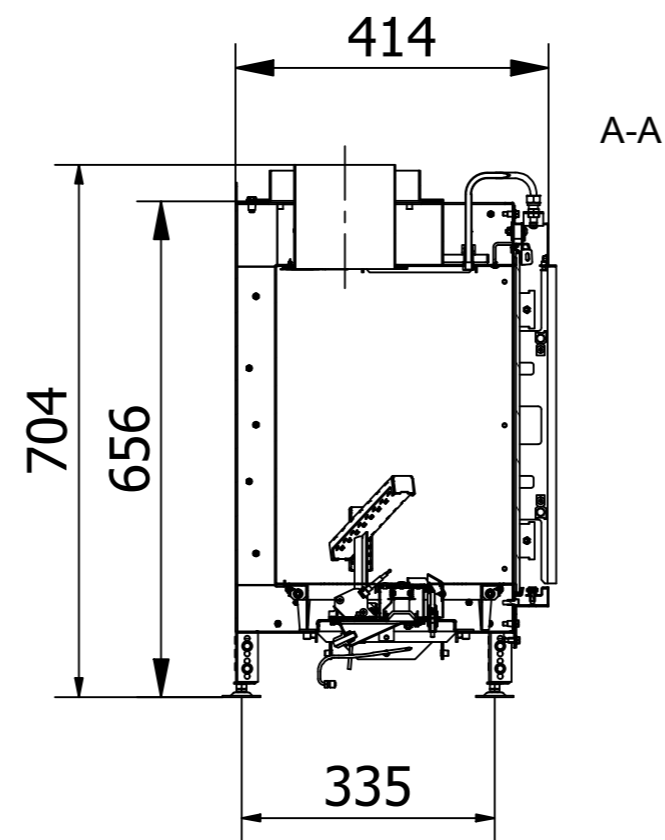

RAIS Visio Gas 160-45-32 LC-6541
Visio5_Dobbelt_LH_020720

Without frame

With frame

Recommended free
convection openings
min. 200 cm²

Rais Visio Gas 160-45-32 LC-654401