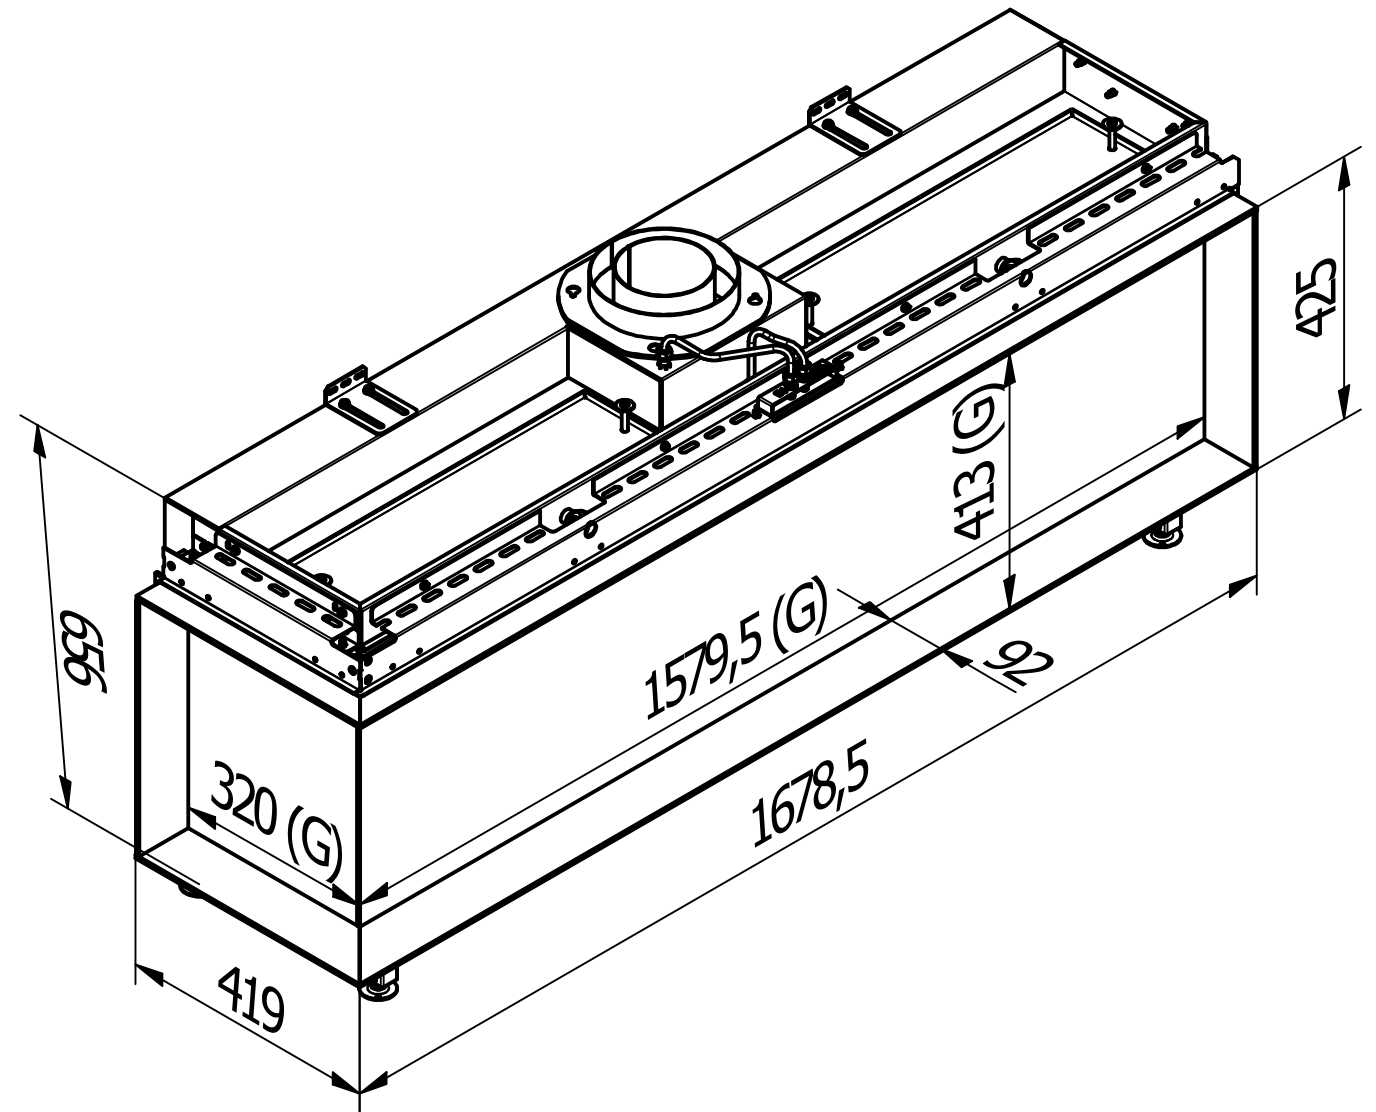

RAIS Visio Gas 160-45-32 LC-6541
Visio5_Dobbelt_LH_020720

Without frame

With frame

Recommended free
convection openings
min. 200 cm²

Rais Visio Gas 160-45-32 LC-654401