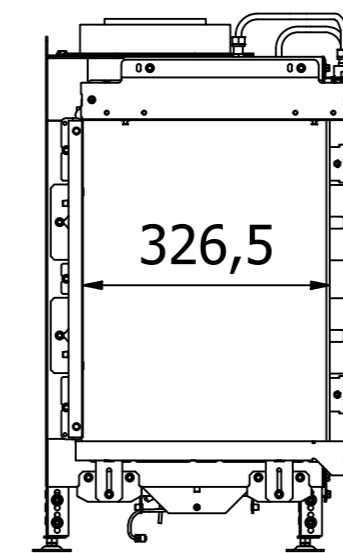

RAIS Visio Gas 160-45-32 LC-6541
Visio5_Dobbelt_LH_020720

Without frame

With frame

Recommended free
convection openings
min. 200 cm²

Rais Visio Gas 160-45-32 LC-654401