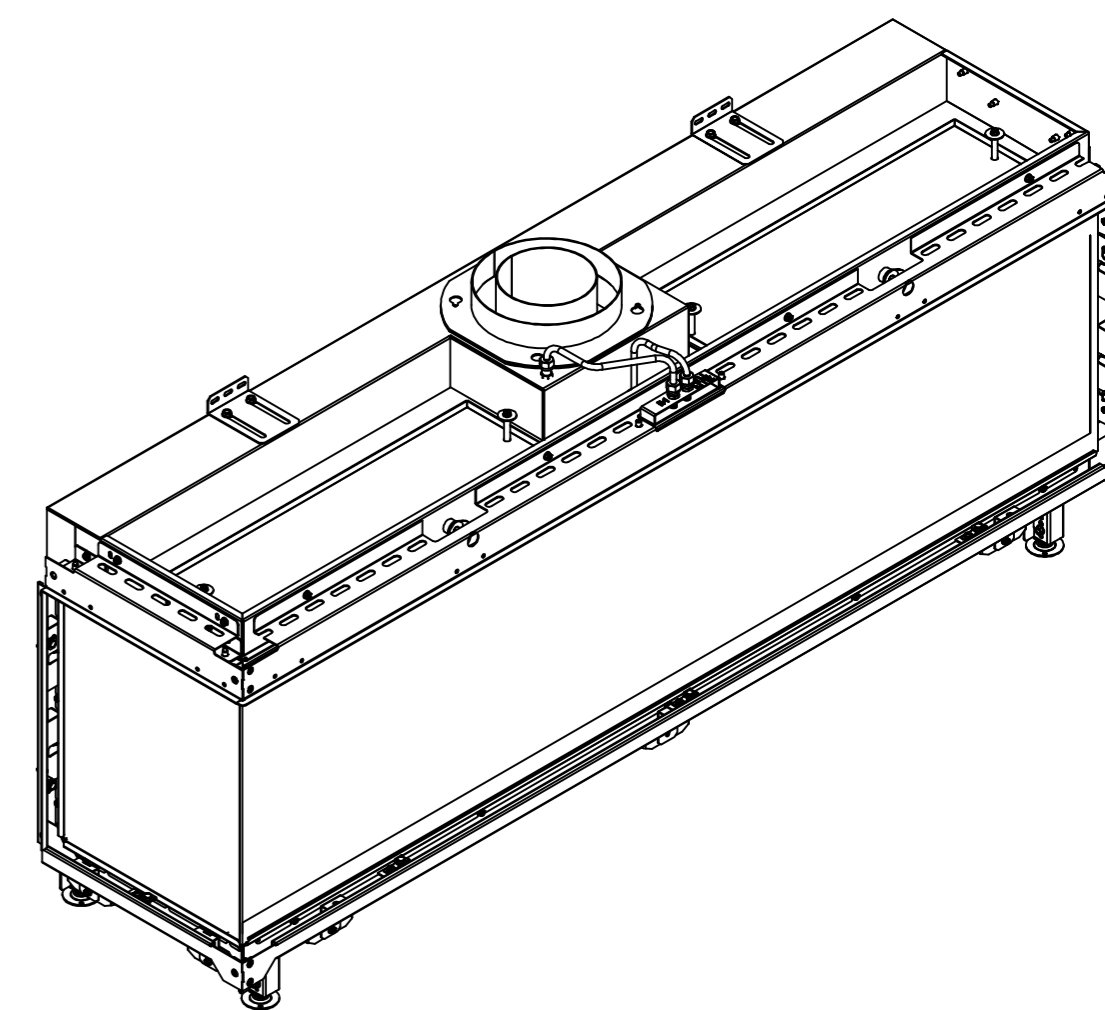

RAIS Visio Gas 160-45-32 LC-6541
Visio5_Dobbelt_LH_020720

Without frame

With frame

Recommended free
convection openings
min. 200 cm²

Rais Visio Gas 160-45-32 LC-654401