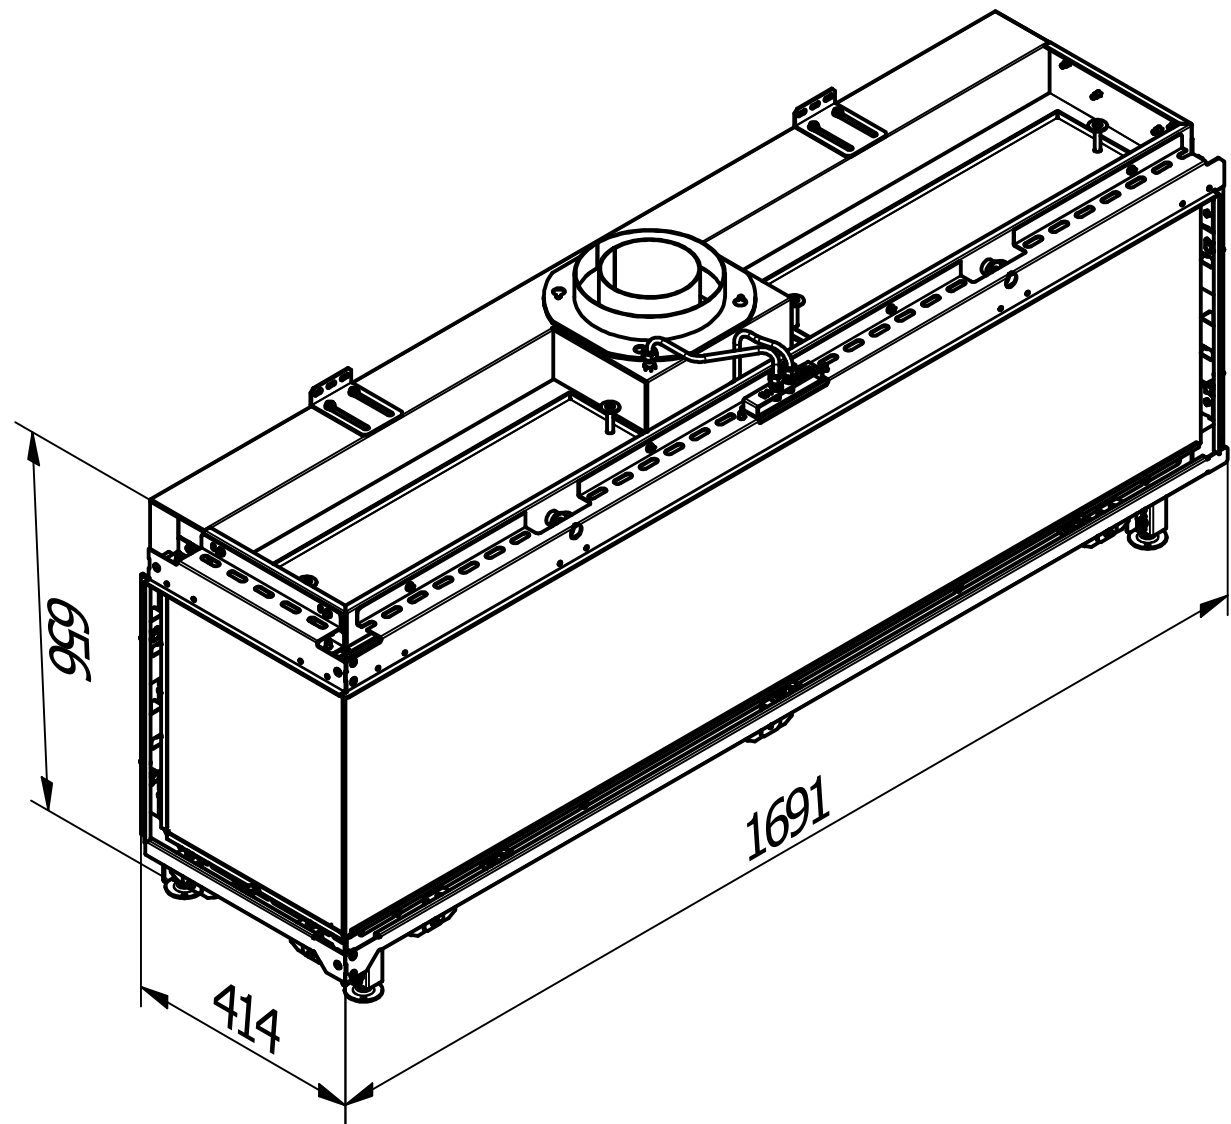

RAIS Visio Gas 160-45-32 LC-6541
Visio5_Dobbelt_LH_020720

Without frame

With frame

Recommended free
convection openings
min. 200 cm²

Rais Visio Gas 160-45-32 LC-654401