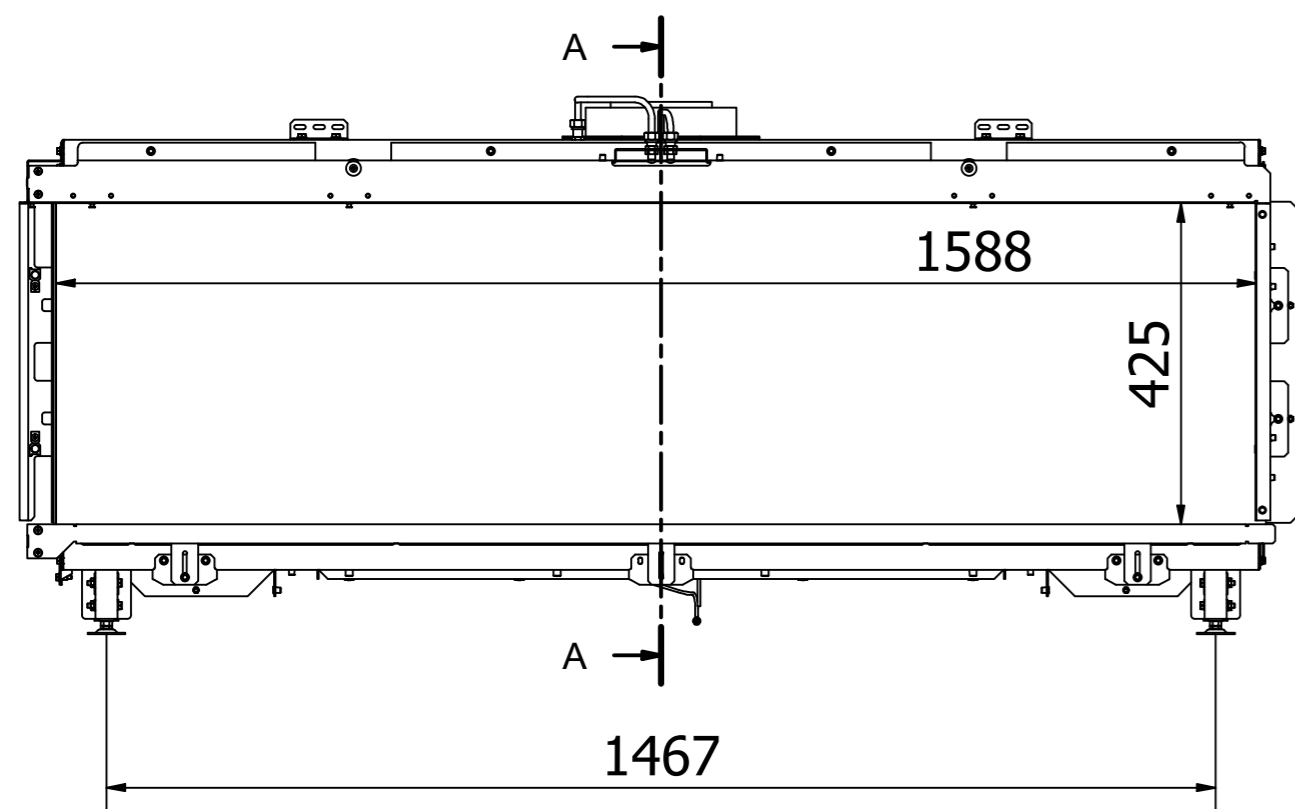

RAIS Visio Gas 160-45-32 LC-6541
Visio5_Dobbelt_LH_020720

Without frame

With frame

Recommended free
convection openings
min. 200 cm²

Rais Visio Gas 160-45-32 LC-654401