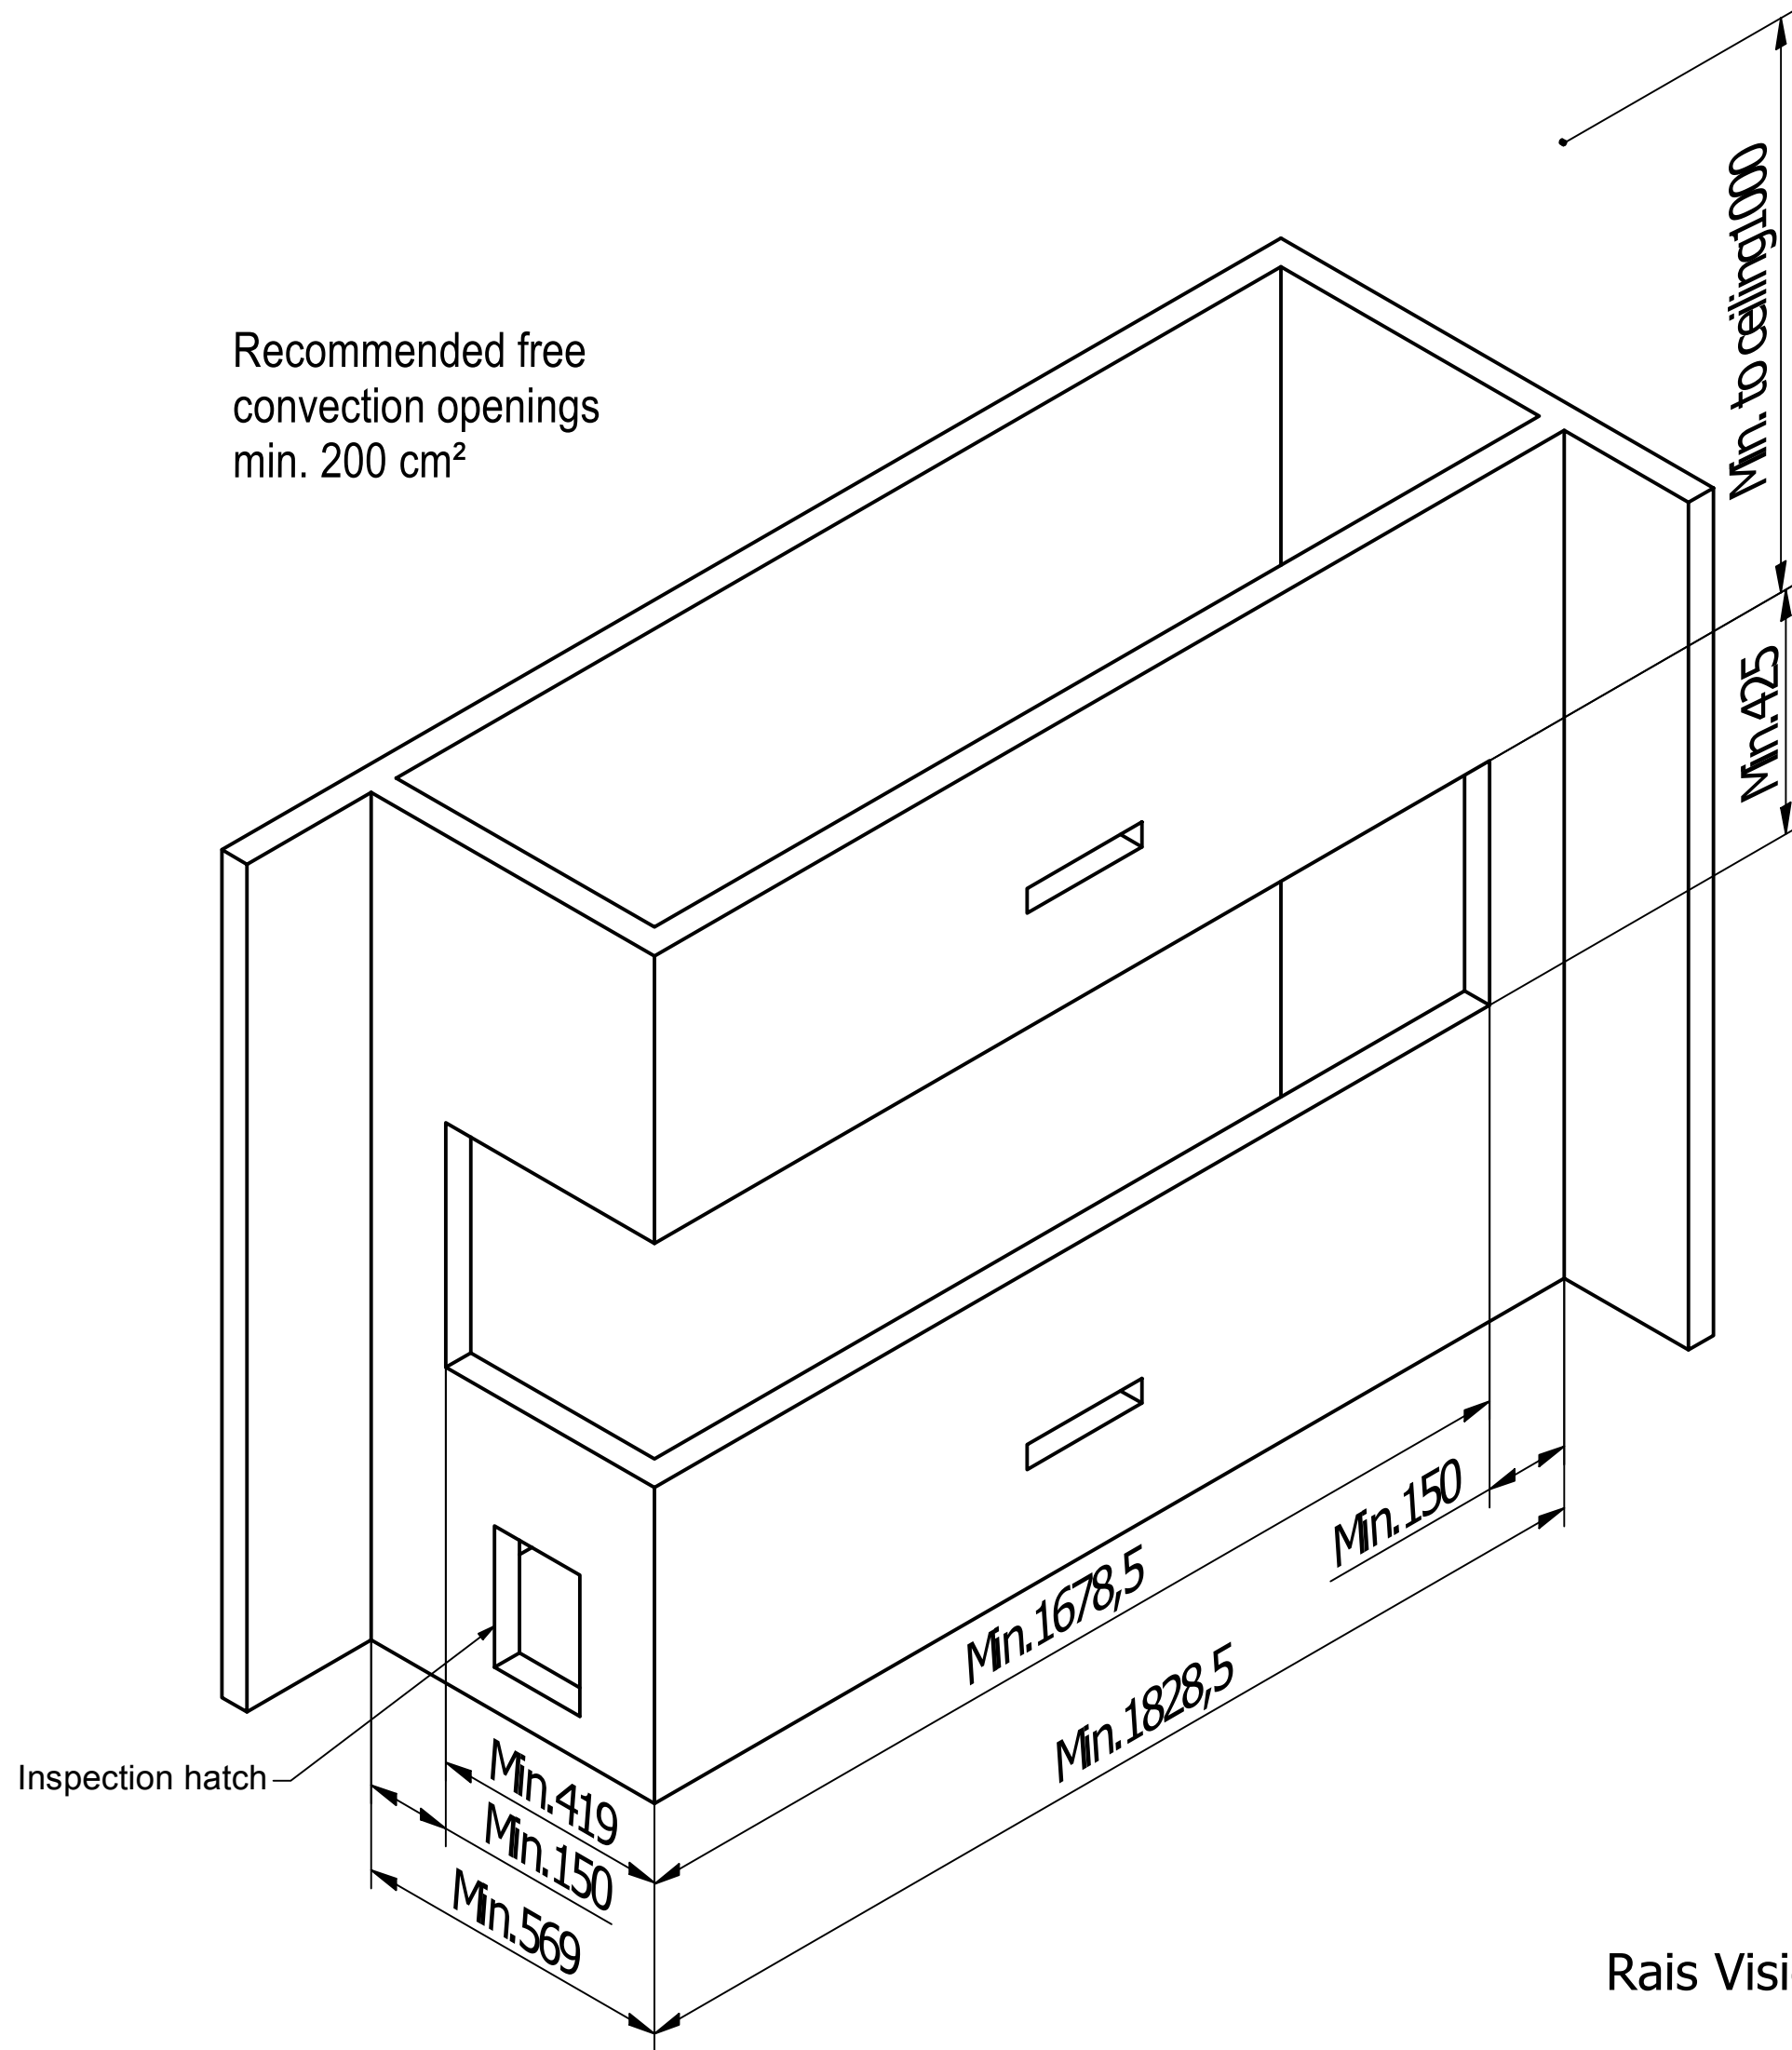

RAIS Visio Gas 160-45-32 LC-6541
Visio5_Dobbelt_LH_020720

Without frame

With frame

Recommended free
convection openings
min. 200 cm²

Rais Visio Gas 160-45-32 LC-654401