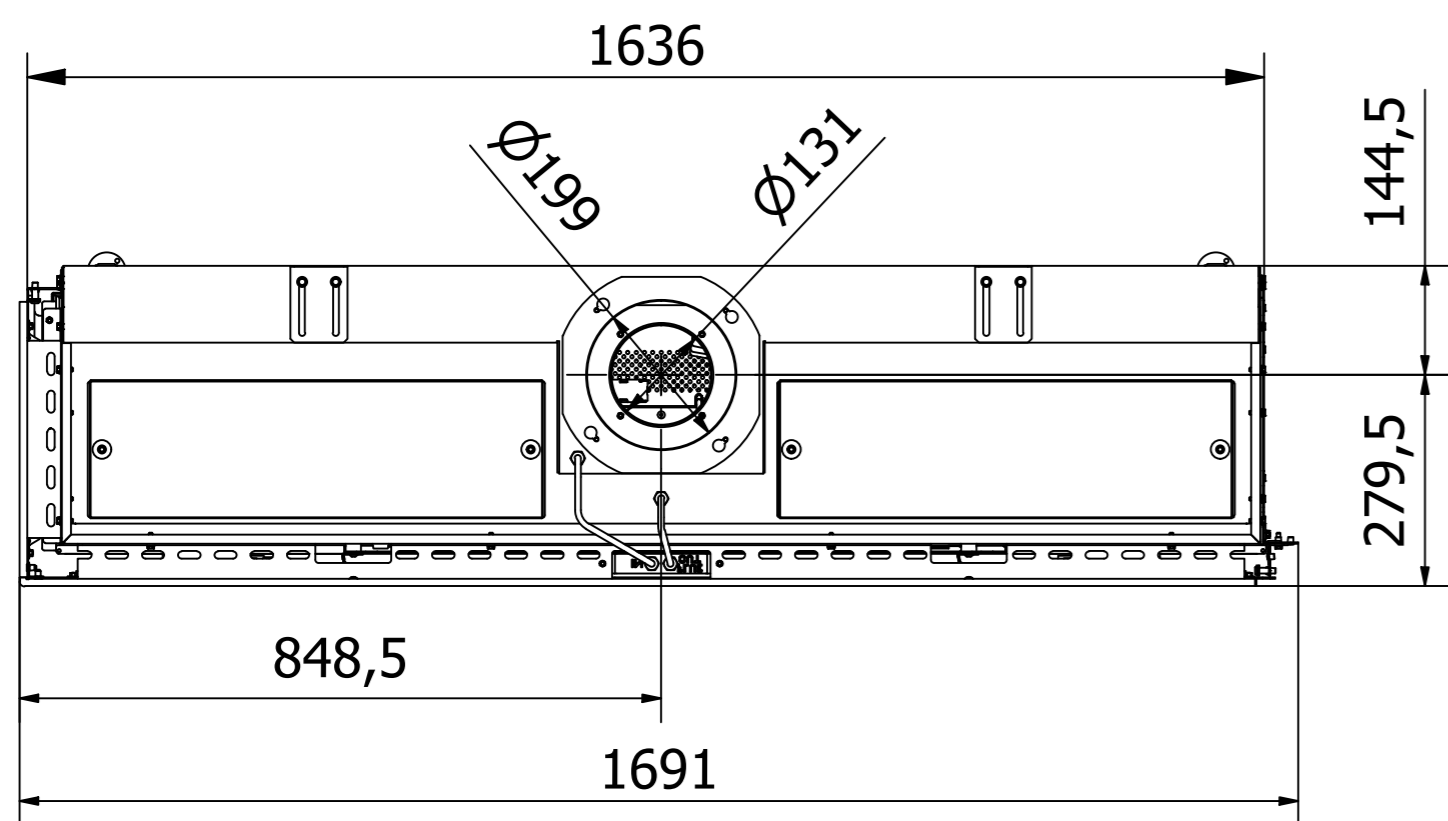

RAIS Visio Gas 160-45-32 LC-6541
Visio5_Dobbelt_LH_020720

Without frame

With frame

Recommended free
convection openings
min. 200 cm²

Rais Visio Gas 160-45-32 LC-654401