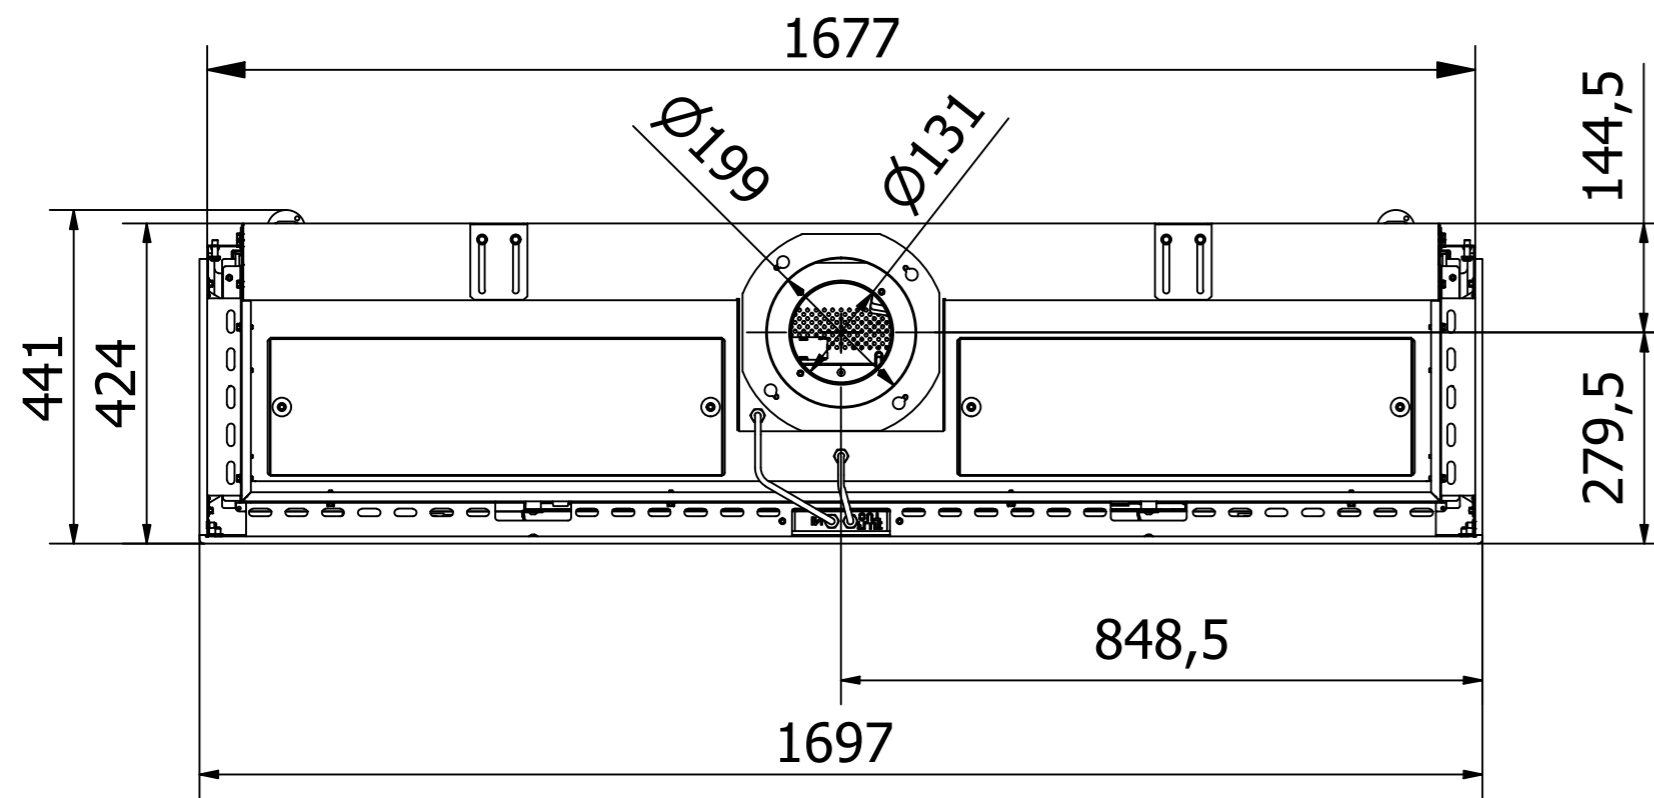

**RAIS Visio Gas 160-45-32 3S-6541**

Visio5\_Diskant\_020720

A-A

**RAIS Visio Gas 160-45-32 3S-6543**

Visio5\_Diskant\_020720

Without frame

With frame

RAIS Visio Gas 160-45-32 3S-6545  
Visio 5\_Diskant\_020720

Rais Visio Gas 160-45-32 3S-654401