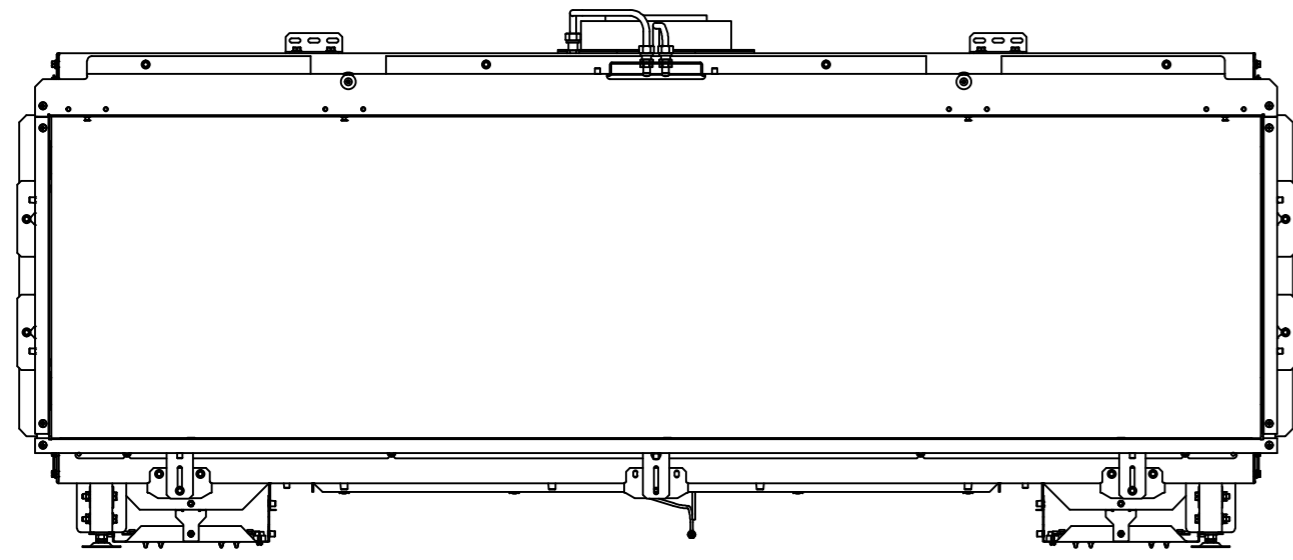

**RAIS Visio Gas 160-45 F-6541**

Visio5\_Enkelt\_020720

Without frame

With frame

Recommended free  
convection openings  
min. 200 cm<sup>2</sup>