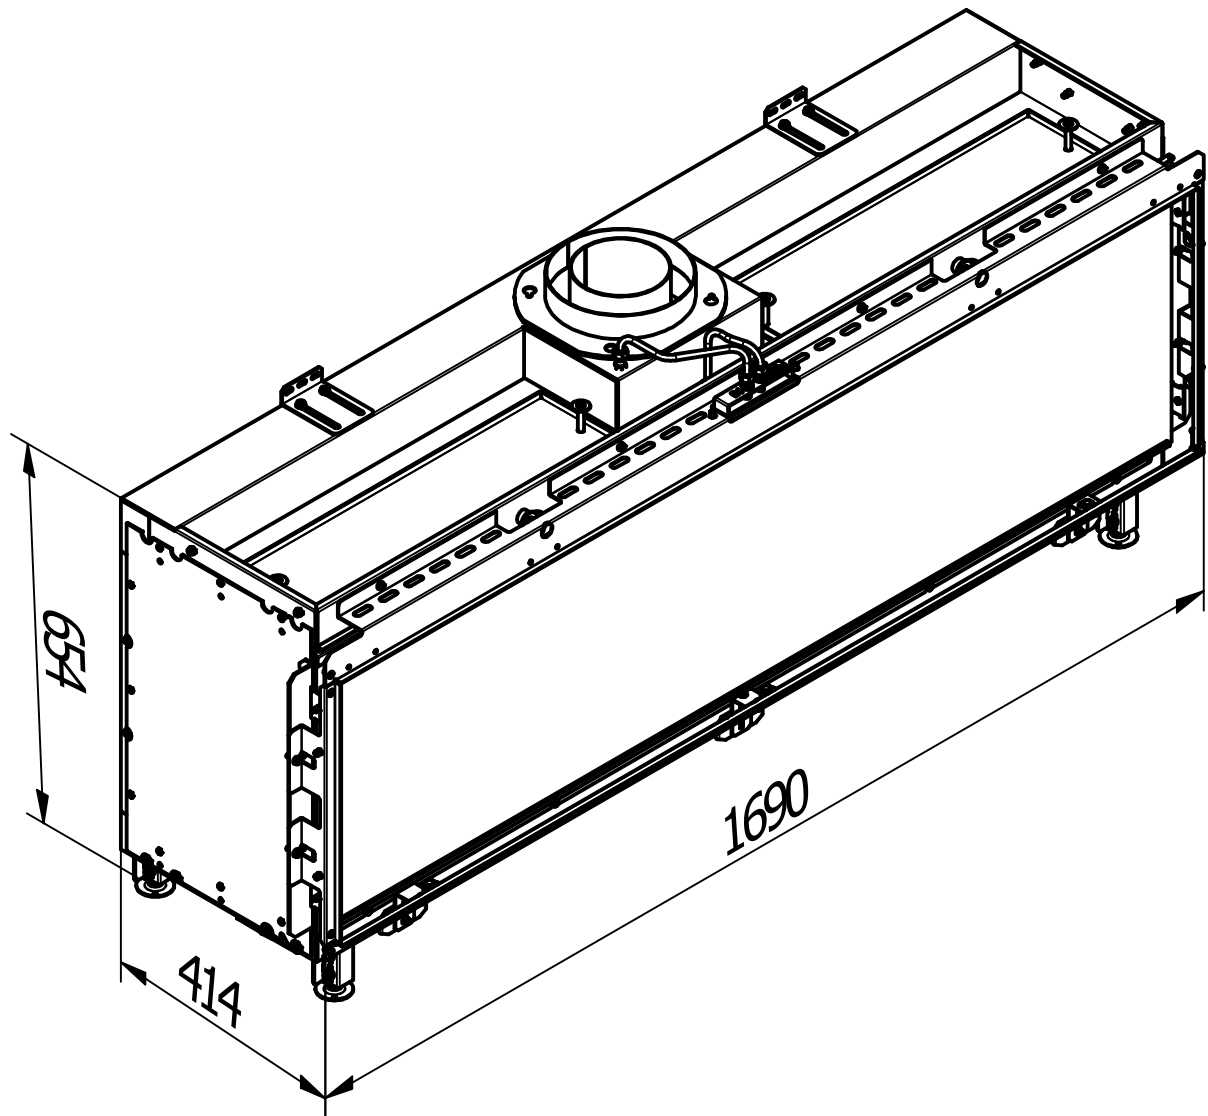

**RAIS Visio Gas 160-45 F-6541**

Visio5\_Enkelt\_020720

Without frame

With frame

Recommended free  
convection openings  
min. 200 cm<sup>2</sup>