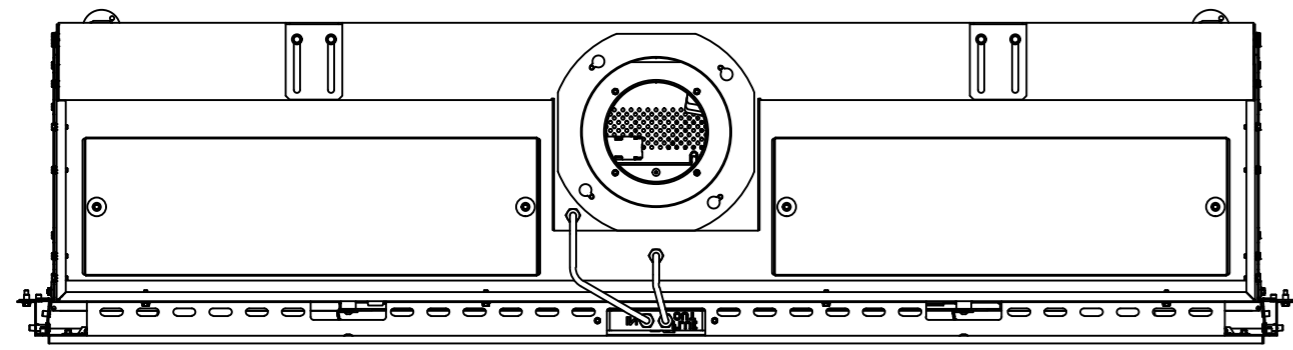

**RAIS Visio Gas 160-45 F-6541**

Visio5\_Enkelt\_020720

Without frame

With frame

Recommended free  
convection openings  
min. 200 cm<sup>2</sup>