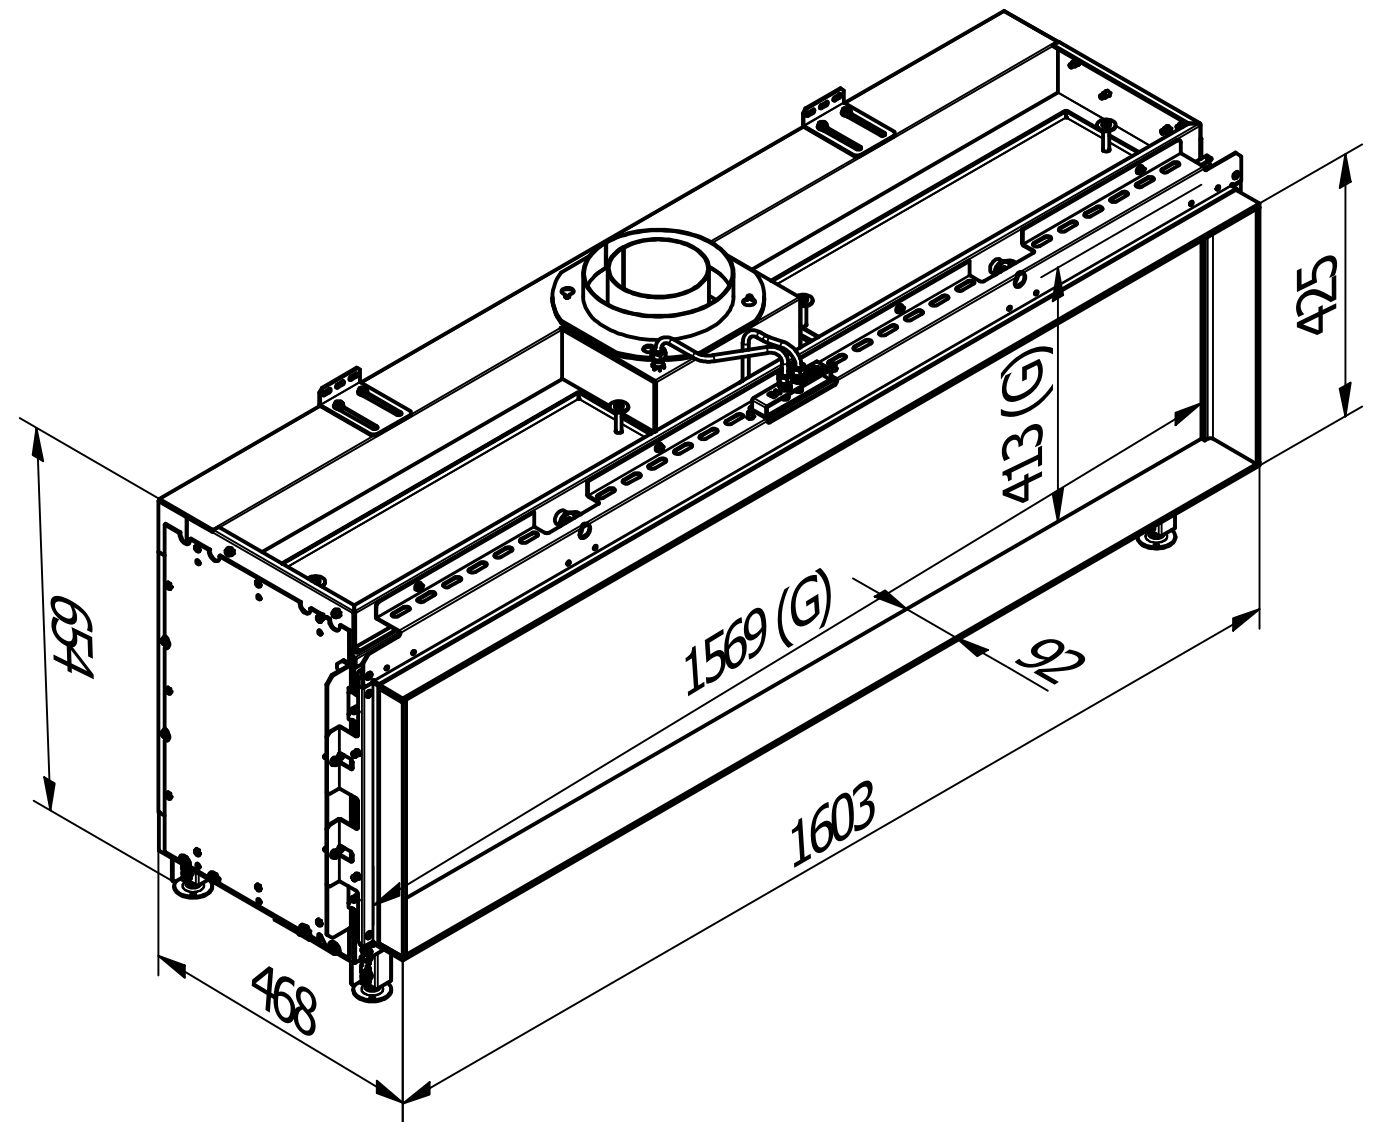

**RAIS Visio Gas 160-45 F-6541**

Visio5\_Enkelt\_020720

Without frame

With frame

Recommended free  
convection openings  
min. 200 cm<sup>2</sup>