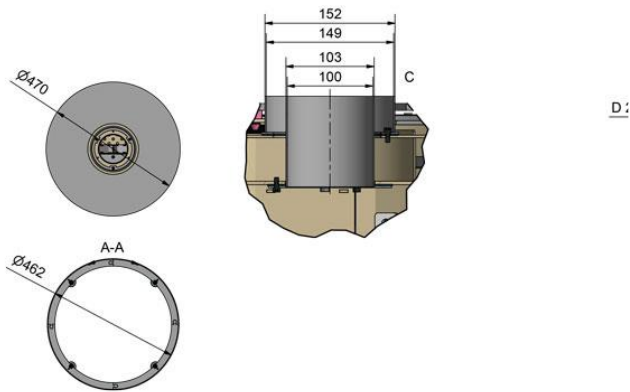

VIVA 100 L GAS

VIVA 120 L GAS

VIVA 160 L GAS

3886541DK