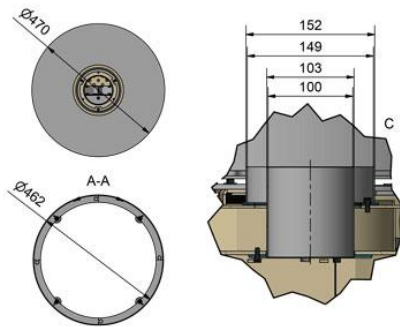

VIVA 100 L GAS

VIVA 120 L GAS

VIVA 160 L GAS

3886541DK