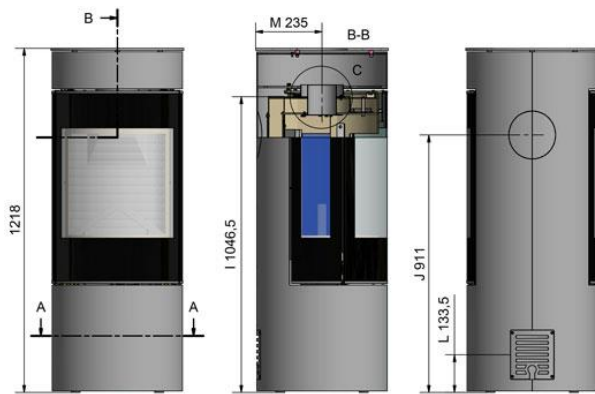

VIVA 100 L GAS

VIVA 120 L GAS

VIVA 160 L GAS

3886541DK