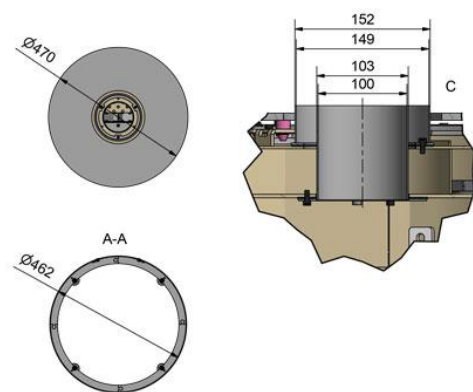

VIVA 100 L GAS

VIVA 120 L GAS

VIVA 160 L GAS

3886541DK