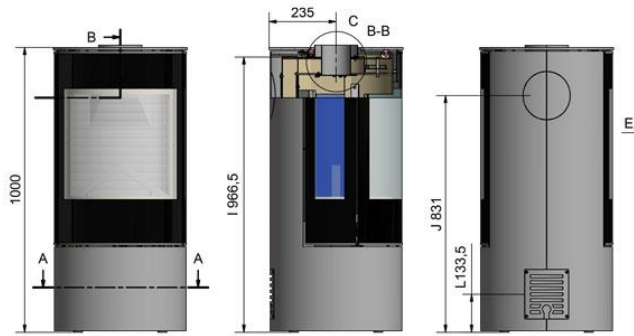

VIVA 100 L GAS

VIVA 120 L GAS

VIVA 160 L GAS

3886541DK