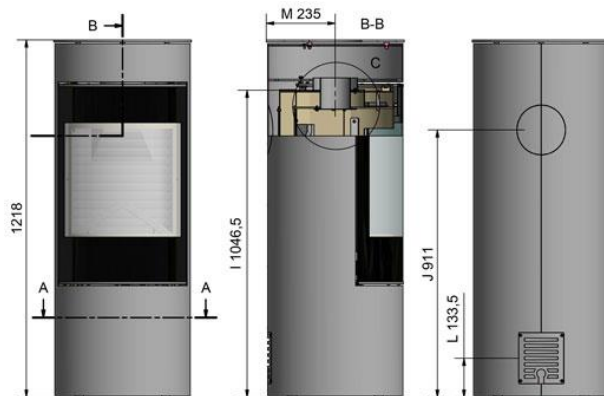

VIVA 100 L GAS

VIVA 120 L GAS

VIVA 160 L GAS

3886541DK