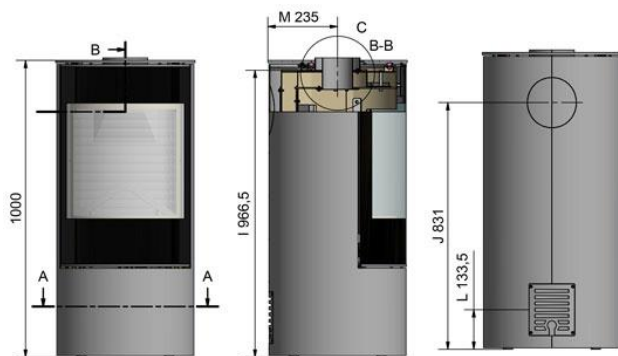

VIVA 100 L GAS

VIVA 120 L GAS

VIVA 160 L GAS

3886541DK