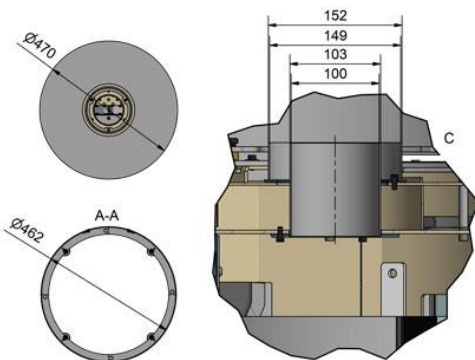

VIVA 100 L GAS

VIVA 120 L GAS

VIVA 160 L GAS

3886541DK