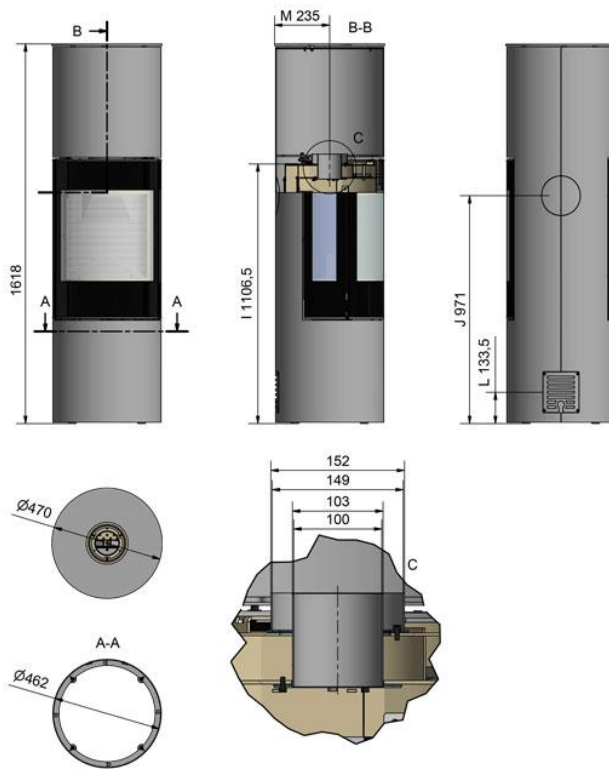

VIVA 100 L GAS

VIVA 120 L GAS

VIVA 160 L GAS

3886541DK